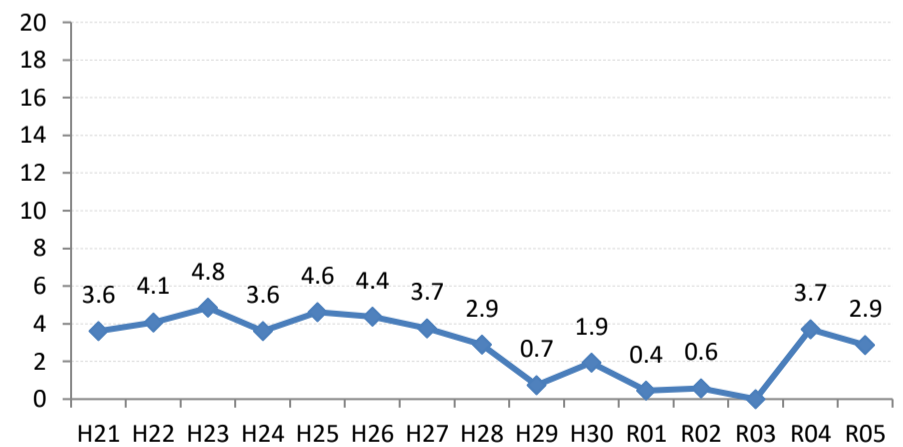

【大腸がん】陽性反応的中度の推移

大腸	H21	H22	H23	H24	H25	H26	H27	H28	H29	H30	R01	R02	R03	R04	R05
全国	2.7	2.9	2.8	3.0	2.8	2.8	2.9	2.8	2.7	2.9	2.8	2.6	2.8	3.0	3.0
広島県	2.2	2.7	3.1	3.3	2.4	2.8	2.6	2.4	1.6	1.9	1.9	1.9	2.0	2.5	2.5
広島市	1.8	3.1	3.3	3.0	1.1	2.8	2.7	2.6	0.3	0.8	1.8	2.5	2.2	2.6	2.9
呉市	3.6	4.1	4.8	3.6	4.6	4.4	3.7	2.9	0.7	1.9	0.4	0.6	0.0	3.7	2.9
竹原市	7.7	0.0	3.0	3.2	5.8	1.7	3.4	5.1	1.3	7.5	0.0	0.0	2.1	0.0	0.0
三原市	1.9	1.1	7.1	1.6	0.0	1.6	2.9	4.3	2.3	2.9	0.8	3.7	1.1	1.3	2.0
尾道市	2.3	1.9	2.2	2.9	2.7	1.2	2.4	2.5	2.3	1.7	2.3	1.7	0.7	1.9	0.4
福山市	3.0	3.2	3.1	3.6	3.2	2.8	2.4	2.3	2.2	3.9	1.8	1.6	3.5	2.1	2.2
府中市	2.5	2.5	4.3	5.4	3.6	5.9	0.8	0.7	3.5	5.7	4.1	1.1	1.3	0.0	0.0
三次市	0.0	2.7	0.7	4.9	4.0	2.7	1.5	1.9	2.6	1.4	3.5	1.2	0.0	2.4	2.1
庄原市	0.0	0.0	0.6	2.0	0.0	1.7	4.5	1.6	1.2	1.5	2.8	2.6	2.0	2.2	3.5
大竹市	0.0	0.0	0.0	3.0	0.9	2.3	1.6	0.0	1.8	0.0	0.9	0.0	1.8	0.0	1.6
東広島市	2.3	3.0	1.6	2.7	3.7	2.2	1.1	3.6	2.8	1.3	0.9	1.1	1.5	2.8	3.4
廿日市市	2.3	3.0	1.6	7.6	4.2	3.5	2.2	2.2	4.3	1.6	3.5	1.8	1.3	2.6	3.2
安芸高田市	0.0	0.0	2.6	1.4	3.3	4.2	0.8	5.7	3.3	1.2	1.3	0.0	4.8	1.8	3.6
江田島市	5.9	0.0	5.3	5.5	3.6	4.1	8.1	1.1	5.5	1.6	1.6	0.0	0.0	6.5	7.0
府中町	0.0	2.9	4.1	1.7	4.3	3.3	2.4	0.0	6.0	7.4	2.2	5.1	0.0	4.8	2.0
海田町	12.5	4.2	11.4	3.8	2.6	6.5	1.3	0.0	2.7	4.3	5.5	1.7	2.1	2.8	2.4
熊野町	3.2	1.9	6.5	6.8	5.6	3.1	8.3	1.9	7.1	5.6	3.1		0.0	11.1	3.6
坂町	0.0	0.0	0.0	0.0	0.0	2.4	0.0	0.0	0.0	0.0	0.0	0.0	0.0	0.0	0.0
安芸太田町	0.0	0.0	0.0	2.7	2.7	4.0	5.6	0.0	0.0	0.0	3.1	4.5	0.0	0.0	0.0
北広島町	0.0	0.0	0.0	6.4	5.8	2.2	4.2	1.2	1.4	0.0	0.0	0.0	2.1	5.3	0.0
大崎上島町	0.0	3.2	0.0	0.0	0.0	5.6	0.0	0.0	0.0	0.0	13.3	0.0	7.7	0.0	7.7
世羅町	3.7	10.5	5.1	1.1	0.0	1.1	4.6	2.1	1.2	0.0	1.6	0.0	0.0	3.0	0.0
神石高原町	0.0	0.0	6.3	0.0	8.7	5.9	1.6	1.5	4.4	5.9	0.0	0.0	0.0	0.0	5.3

呉市