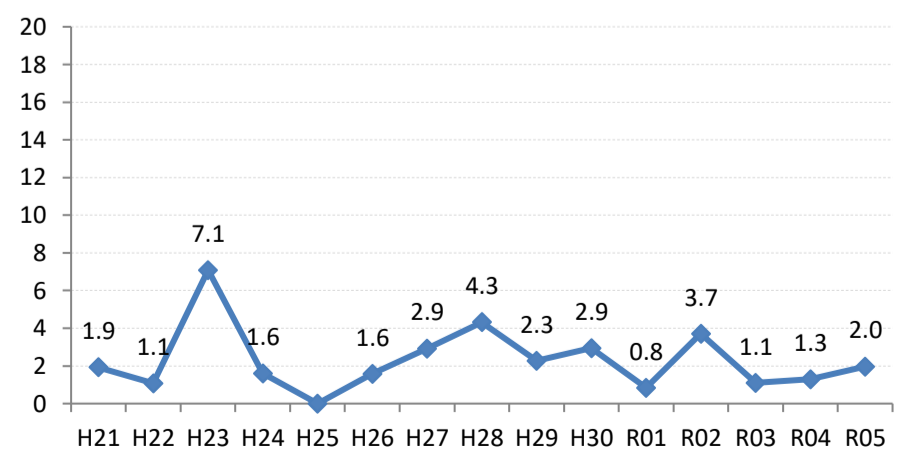

【大腸がん】陽性反応的中度の推移

大腸	H21	H22	H23	H24	H25	H26	H27	H28	H29	H30	R01	R02	R03	R04	R05
全国	2.7	2.9	2.8	3.0	2.8	2.8	2.9	2.8	2.7	2.9	2.8	2.6	2.8	3.0	3.0
広島県	2.2	2.7	3.1	3.3	2.4	2.8	2.6	2.4	1.6	1.9	1.9	1.9	2.0	2.5	2.5
広島市	1.8	3.1	3.3	3.0	1.1	2.8	2.7	2.6	0.3	0.8	1.8	2.5	2.2	2.6	2.9
呉市	3.6	4.1	4.8	3.6	4.6	4.4	3.7	2.9	0.7	1.9	0.4	0.6	0.0	3.7	2.9
竹原市	7.7	0.0	3.0	3.2	5.8	1.7	3.4	5.1	1.3	7.5	0.0	0.0	2.1	0.0	0.0
三原市	1.9	1.1	7.1	1.6	0.0	1.6	2.9	4.3	2.3	2.9	0.8	3.7	1.1	1.3	2.0
尾道市	2.3	1.9	2.2	2.9	2.7	1.2	2.4	2.5	2.3	1.7	2.3	1.7	0.7	1.9	0.4
福山市	3.0	3.2	3.1	3.6	3.2	2.8	2.4	2.3	2.2	3.9	1.8	1.6	3.5	2.1	2.2
府中市	2.5	2.5	4.3	5.4	3.6	5.9	0.8	0.7	3.5	5.7	4.1	1.1	1.3	0.0	0.0
三次市	0.0	2.7	0.7	4.9	4.0	2.7	1.5	1.9	2.6	1.4	3.5	1.2	0.0	2.4	2.1
庄原市	0.0	0.0	0.6	2.0	0.0	1.7	4.5	1.6	1.2	1.5	2.8	2.6	2.0	2.2	3.5
大竹市	0.0	0.0	0.0	3.0	0.9	2.3	1.6	0.0	1.8	0.0	0.9	0.0	1.8	0.0	1.6
東広島市	2.3	3.0	1.6	2.7	3.7	2.2	1.1	3.6	2.8	1.3	0.9	1.1	1.5	2.8	3.4
廿日市市	2.3	3.0	1.6	7.6	4.2	3.5	2.2	2.2	4.3	1.6	3.5	1.8	1.3	2.6	3.2
安芸高田市	0.0	0.0	2.6	1.4	3.3	4.2	0.8	5.7	3.3	1.2	1.3	0.0	4.8	1.8	3.6
江田島市	5.9	0.0	5.3	5.5	3.6	4.1	8.1	1.1	5.5	1.6	1.6	0.0	0.0	6.5	7.0
府中町	0.0	2.9	4.1	1.7	4.3	3.3	2.4	0.0	6.0	7.4	2.2	5.1	0.0	4.8	2.0
海田町	12.5	4.2	11.4	3.8	2.6	6.5	1.3	0.0	2.7	4.3	5.5	1.7	2.1	2.8	2.4
熊野町	3.2	1.9	6.5	6.8	5.6	3.1	8.3	1.9	7.1	5.6	3.1		0.0	11.1	3.6
坂町	0.0	0.0	0.0	0.0	0.0	2.4	0.0	0.0	0.0	0.0	0.0	0.0	0.0	0.0	0.0
安芸太田町	0.0	0.0	0.0	2.7	2.7	4.0	5.6	0.0	0.0	0.0	3.1	4.5	0.0	0.0	0.0
北広島町	0.0	0.0	0.0	6.4	5.8	2.2	4.2	1.2	1.4	0.0	0.0	0.0	2.1	5.3	0.0
大崎上島町	0.0	3.2	0.0	0.0	0.0	5.6	0.0	0.0	0.0	0.0	13.3	0.0	7.7	0.0	7.7
世羅町	3.7	10.5	5.1	1.1	0.0	1.1	4.6	2.1	1.2	0.0	1.6	0.0	0.0	3.0	0.0
神石高原町	0.0	0.0	6.3	0.0	8.7	5.9	1.6	1.5	4.4	5.9	0.0	0.0	0.0	0.0	5.3

三原市