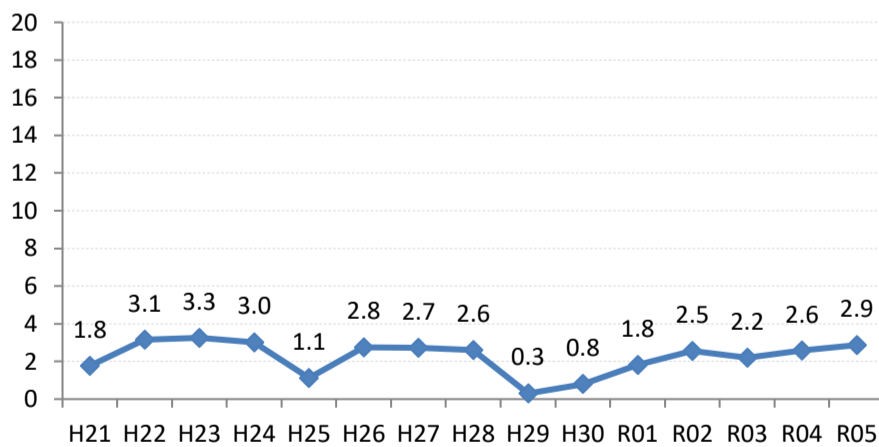

【大腸がん】陽性反応的中度の推移

大腸	H21	H22	H23	H24	H25	H26	H27	H28	H29	H30	R01	R02	R03	R04	R05
全国	2.7	2.9	2.8	3.0	2.8	2.8	2.9	2.8	2.7	2.9	2.8	2.6	2.8	3.0	3.0
広島県	2.2	2.7	3.1	3.3	2.4	2.8	2.6	2.4	1.6	1.9	1.9	1.9	2.0	2.5	2.5
広島市	1.8	3.1	3.3	3.0	1.1	2.8	2.7	2.6	0.3	0.8	1.8	2.5	2.2	2.6	2.9
呉市	3.6	4.1	4.8	3.6	4.6	4.4	3.7	2.9	0.7	1.9	0.4	0.6	0.0	3.7	2.9
竹原市	7.7	0.0	3.0	3.2	5.8	1.7	3.4	5.1	1.3	7.5	0.0	0.0	2.1	0.0	0.0
三原市	1.9	1.1	7.1	1.6	0.0	1.6	2.9	4.3	2.3	2.9	0.8	3.7	1.1	1.3	2.0
尾道市	2.3	1.9	2.2	2.9	2.7	1.2	2.4	2.5	2.3	1.7	2.3	1.7	0.7	1.9	0.4
福山市	3.0	3.2	3.1	3.6	3.2	2.8	2.4	2.3	2.2	3.9	1.8	1.6	3.5	2.1	2.2
府中市	2.5	2.5	4.3	5.4	3.6	5.9	0.8	0.7	3.5	5.7	4.1	1.1	1.3	0.0	0.0
三次市	0.0	2.7	0.7	4.9	4.0	2.7	1.5	1.9	2.6	1.4	3.5	1.2	0.0	2.4	2.1
庄原市	0.0	0.0	0.6	2.0	0.0	1.7	4.5	1.6	1.2	1.5	2.8	2.6	2.0	2.2	3.5
大竹市	0.0	0.0	0.0	3.0	0.9	2.3	1.6	0.0	1.8	0.0	0.9	0.0	1.8	0.0	1.6
東広島市	2.3	3.0	1.6	2.7	3.7	2.2	1.1	3.6	2.8	1.3	0.9	1.1	1.5	2.8	3.4
廿日市市	2.3	3.0	1.6	7.6	4.2	3.5	2.2	2.2	4.3	1.6	3.5	1.8	1.3	2.6	3.2
安芸高田市	0.0	0.0	2.6	1.4	3.3	4.2	0.8	5.7	3.3	1.2	1.3	0.0	4.8	1.8	3.6
江田島市	5.9	0.0	5.3	5.5	3.6	4.1	8.1	1.1	5.5	1.6	1.6	0.0	0.0	6.5	7.0
府中町	0.0	2.9	4.1	1.7	4.3	3.3	2.4	0.0	6.0	7.4	2.2	5.1	0.0	4.8	2.0
海田町	12.5	4.2	11.4	3.8	2.6	6.5	1.3	0.0	2.7	4.3	5.5	1.7	2.1	2.8	2.4
熊野町	3.2	1.9	6.5	6.8	5.6	3.1	8.3	1.9	7.1	5.6	3.1		0.0	11.1	3.6
坂町	0.0	0.0	0.0	0.0	0.0	2.4	0.0	0.0	0.0	0.0	0.0	0.0	0.0	0.0	0.0
安芸太田町	0.0	0.0	0.0	2.7	2.7	4.0	5.6	0.0	0.0	0.0	3.1	4.5	0.0	0.0	0.0
北広島町	0.0	0.0	0.0	6.4	5.8	2.2	4.2	1.2	1.4	0.0	0.0	0.0	2.1	5.3	0.0
大崎上島町	0.0	3.2	0.0	0.0	0.0	5.6	0.0	0.0	0.0	0.0	13.3	0.0	7.7	0.0	7.7
世羅町	3.7	10.5	5.1	1.1	0.0	1.1	4.6	2.1	1.2	0.0	1.6	0.0	0.0	3.0	0.0
神石高原町	0.0	0.0	6.3	0.0	8.7	5.9	1.6	1.5	4.4	5.9	0.0	0.0	0.0	0.0	5.3

広島市