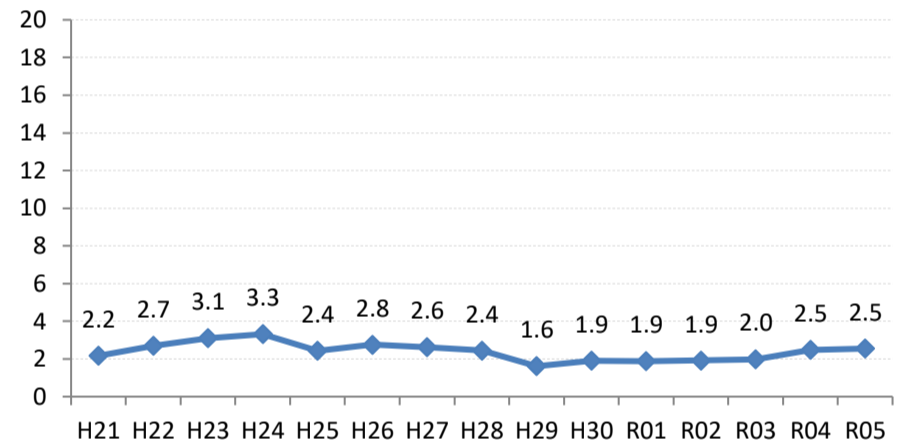

【大腸がん】陽性反応的中度の推移

大腸	H21	H22	H23	H24	H25	H26	H27	H28	H29	H30	R01	R02	R03	R04	R05
全国	2.7	2.9	2.8	3.0	2.8	2.8	2.9	2.8	2.7	2.9	2.8	2.6	2.8	3.0	3.0
広島県	2.2	2.7	3.1	3.3	2.4	2.8	2.6	2.4	1.6	1.9	1.9	1.9	2.0	2.5	2.5
広島市	1.8	3.1	3.3	3.0	1.1	2.8	2.7	2.6	0.3	0.8	1.8	2.5	2.2	2.6	2.9
呉市	3.6	4.1	4.8	3.6	4.6	4.4	3.7	2.9	0.7	1.9	0.4	0.6	0.0	3.7	2.9
竹原市	7.7	0.0	3.0	3.2	5.8	1.7	3.4	5.1	1.3	7.5	0.0	0.0	2.1	0.0	0.0
三原市	1.9	1.1	7.1	1.6	0.0	1.6	2.9	4.3	2.3	2.9	0.8	3.7	1.1	1.3	2.0
尾道市	2.3	1.9	2.2	2.9	2.7	1.2	2.4	2.5	2.3	1.7	2.3	1.7	0.7	1.9	0.4
福山市	3.0	3.2	3.1	3.6	3.2	2.8	2.4	2.3	2.2	3.9	1.8	1.6	3.5	2.1	2.2
府中市	2.5	2.5	4.3	5.4	3.6	5.9	0.8	0.7	3.5	5.7	4.1	1.1	1.3	0.0	0.0
三次市	0.0	2.7	0.7	4.9	4.0	2.7	1.5	1.9	2.6	1.4	3.5	1.2	0.0	2.4	2.1
庄原市	0.0	0.0	0.6	2.0	0.0	1.7	4.5	1.6	1.2	1.5	2.8	2.6	2.0	2.2	3.5
大竹市	0.0	0.0	0.0	3.0	0.9	2.3	1.6	0.0	1.8	0.0	0.9	0.0	1.8	0.0	1.6
東広島市	2.3	3.0	1.6	2.7	3.7	2.2	1.1	3.6	2.8	1.3	0.9	1.1	1.5	2.8	3.4
廿日市市	2.3	3.0	1.6	7.6	4.2	3.5	2.2	2.2	4.3	1.6	3.5	1.8	1.3	2.6	3.2
安芸高田市	0.0	0.0	2.6	1.4	3.3	4.2	0.8	5.7	3.3	1.2	1.3	0.0	4.8	1.8	3.6
江田島市	5.9	0.0	5.3	5.5	3.6	4.1	8.1	1.1	5.5	1.6	1.6	0.0	0.0	6.5	7.0
府中町	0.0	2.9	4.1	1.7	4.3	3.3	2.4	0.0	6.0	7.4	2.2	5.1	0.0	4.8	2.0
海田町	12.5	4.2	11.4	3.8	2.6	6.5	1.3	0.0	2.7	4.3	5.5	1.7	2.1	2.8	2.4
熊野町	3.2	1.9	6.5	6.8	5.6	3.1	8.3	1.9	7.1	5.6	3.1		0.0	11.1	3.6
坂町	0.0	0.0	0.0	0.0	0.0	2.4	0.0	0.0	0.0	0.0	0.0	0.0	0.0	0.0	0.0
安芸太田町	0.0	0.0	0.0	2.7	2.7	4.0	5.6	0.0	0.0	0.0	3.1	4.5	0.0	0.0	0.0
北広島町	0.0	0.0	0.0	6.4	5.8	2.2	4.2	1.2	1.4	0.0	0.0	0.0	2.1	5.3	0.0
大崎上島町	0.0	3.2	0.0	0.0	0.0	5.6	0.0	0.0	0.0	0.0	13.3	0.0	7.7	0.0	7.7
世羅町	3.7	10.5	5.1	1.1	0.0	1.1	4.6	2.1	1.2	0.0	1.6	0.0	0.0	3.0	0.0
神石高原町	0.0	0.0	6.3	0.0	8.7	5.9	1.6	1.5	4.4	5.9	0.0	0.0	0.0	0.0	5.3

広島県