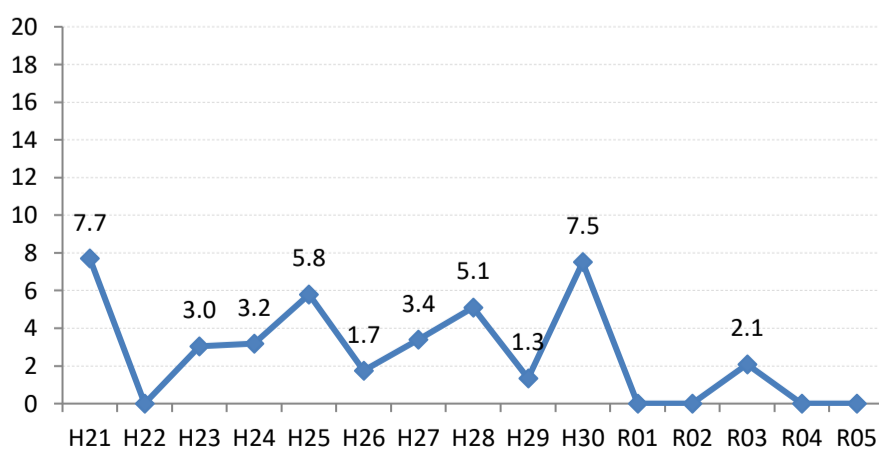

【大腸がん】陽性反応的中度の推移

大腸	H21	H22	H23	H24	H25	H26	H27	H28	H29	H30	R01	R02	R03	R04	R05
全国	2.7	2.9	2.8	3.0	2.8	2.8	2.9	2.8	2.7	2.9	2.8	2.6	2.8	3.0	3.0
広島県	2.2	2.7	3.1	3.3	2.4	2.8	2.6	2.4	1.6	1.9	1.9	1.9	2.0	2.5	2.5
広島市	1.8	3.1	3.3	3.0	1.1	2.8	2.7	2.6	0.3	0.8	1.8	2.5	2.2	2.6	2.9
呉市	3.6	4.1	4.8	3.6	4.6	4.4	3.7	2.9	0.7	1.9	0.4	0.6	0.0	3.7	2.9
竹原市	7.7	0.0	3.0	3.2	5.8	1.7	3.4	5.1	1.3	7.5	0.0	0.0	2.1	0.0	0.0
三原市	1.9	1.1	7.1	1.6	0.0	1.6	2.9	4.3	2.3	2.9	0.8	3.7	1.1	1.3	2.0
尾道市	2.3	1.9	2.2	2.9	2.7	1.2	2.4	2.5	2.3	1.7	2.3	1.7	0.7	1.9	0.4
福山市	3.0	3.2	3.1	3.6	3.2	2.8	2.4	2.3	2.2	3.9	1.8	1.6	3.5	2.1	2.2
府中市	2.5	2.5	4.3	5.4	3.6	5.9	0.8	0.7	3.5	5.7	4.1	1.1	1.3	0.0	0.0
三次市	0.0	2.7	0.7	4.9	4.0	2.7	1.5	1.9	2.6	1.4	3.5	1.2	0.0	2.4	2.1
庄原市	0.0	0.0	0.6	2.0	0.0	1.7	4.5	1.6	1.2	1.5	2.8	2.6	2.0	2.2	3.5
大竹市	0.0	0.0	0.0	3.0	0.9	2.3	1.6	0.0	1.8	0.0	0.9	0.0	1.8	0.0	1.6
東広島市	2.3	3.0	1.6	2.7	3.7	2.2	1.1	3.6	2.8	1.3	0.9	1.1	1.5	2.8	3.4
廿日市市	2.3	3.0	1.6	7.6	4.2	3.5	2.2	2.2	4.3	1.6	3.5	1.8	1.3	2.6	3.2
安芸高田市	0.0	0.0	2.6	1.4	3.3	4.2	0.8	5.7	3.3	1.2	1.3	0.0	4.8	1.8	3.6
江田島市	5.9	0.0	5.3	5.5	3.6	4.1	8.1	1.1	5.5	1.6	1.6	0.0	0.0	6.5	7.0
府中町	0.0	2.9	4.1	1.7	4.3	3.3	2.4	0.0	6.0	7.4	2.2	5.1	0.0	4.8	2.0
海田町	12.5	4.2	11.4	3.8	2.6	6.5	1.3	0.0	2.7	4.3	5.5	1.7	2.1	2.8	2.4
熊野町	3.2	1.9	6.5	6.8	5.6	3.1	8.3	1.9	7.1	5.6	3.1		0.0	11.1	3.6
坂町	0.0	0.0	0.0	0.0	0.0	2.4	0.0	0.0	0.0	0.0	0.0	0.0	0.0	0.0	0.0
安芸太田町	0.0	0.0	0.0	2.7	2.7	4.0	5.6	0.0	0.0	0.0	3.1	4.5	0.0	0.0	0.0
北広島町	0.0	0.0	0.0	6.4	5.8	2.2	4.2	1.2	1.4	0.0	0.0	0.0	2.1	5.3	0.0
大崎上島町	0.0	3.2	0.0	0.0	0.0	5.6	0.0	0.0	0.0	0.0	13.3	0.0	7.7	0.0	7.7
世羅町	3.7	10.5	5.1	1.1	0.0	1.1	4.6	2.1	1.2	0.0	1.6	0.0	0.0	3.0	0.0
神石高原町	0.0	0.0	6.3	0.0	8.7	5.9	1.6	1.5	4.4	5.9	0.0	0.0	0.0	0.0	5.3

竹原市