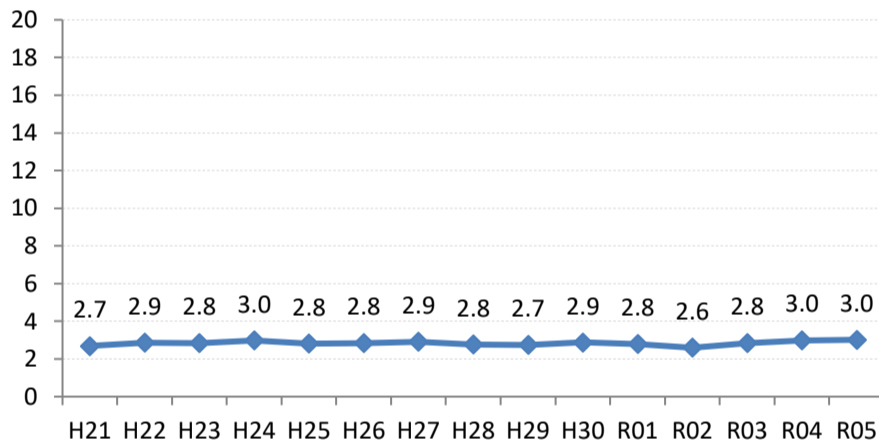

【大腸がん】陽性反応的中度の推移

大腸	H21	H22	H23	H24	H25	H26	H27	H28	H29	H30	R01	R02	R03	R04	R05
全国	2.7	2.9	2.8	3.0	2.8	2.8	2.9	2.8	2.7	2.9	2.8	2.6	2.8	3.0	3.0
広島県	2.2	2.7	3.1	3.3	2.4	2.8	2.6	2.4	1.6	1.9	1.9	1.9	2.0	2.5	2.5
広島市	1.8	3.1	3.3	3.0	1.1	2.8	2.7	2.6	0.3	0.8	1.8	2.5	2.2	2.6	2.9
呉市	3.6	4.1	4.8	3.6	4.6	4.4	3.7	2.9	0.7	1.9	0.4	0.6	0.0	3.7	2.9
竹原市	7.7	0.0	3.0	3.2	5.8	1.7	3.4	5.1	1.3	7.5	0.0	0.0	2.1	0.0	0.0
三原市	1.9	1.1	7.1	1.6	0.0	1.6	2.9	4.3	2.3	2.9	0.8	3.7	1.1	1.3	2.0
尾道市	2.3	1.9	2.2	2.9	2.7	1.2	2.4	2.5	2.3	1.7	2.3	1.7	0.7	1.9	0.4
福山市	3.0	3.2	3.1	3.6	3.2	2.8	2.4	2.3	2.2	3.9	1.8	1.6	3.5	2.1	2.2
府中市	2.5	2.5	4.3	5.4	3.6	5.9	0.8	0.7	3.5	5.7	4.1	1.1	1.3	0.0	0.0
三次市	0.0	2.7	0.7	4.9	4.0	2.7	1.5	1.9	2.6	1.4	3.5	1.2	0.0	2.4	2.1
庄原市	0.0	0.0	0.6	2.0	0.0	1.7	4.5	1.6	1.2	1.5	2.8	2.6	2.0	2.2	3.5
大竹市	0.0	0.0	0.0	3.0	0.9	2.3	1.6	0.0	1.8	0.0	0.9	0.0	1.8	0.0	1.6
東広島市	2.3	3.0	1.6	2.7	3.7	2.2	1.1	3.6	2.8	1.3	0.9	1.1	1.5	2.8	3.4
廿日市市	2.3	3.0	1.6	7.6	4.2	3.5	2.2	2.2	4.3	1.6	3.5	1.8	1.3	2.6	3.2
安芸高田市	0.0	0.0	2.6	1.4	3.3	4.2	0.8	5.7	3.3	1.2	1.3	0.0	4.8	1.8	3.6
江田島市	5.9	0.0	5.3	5.5	3.6	4.1	8.1	1.1	5.5	1.6	1.6	0.0	0.0	6.5	7.0
府中町	0.0	2.9	4.1	1.7	4.3	3.3	2.4	0.0	6.0	7.4	2.2	5.1	0.0	4.8	2.0
海田町	12.5	4.2	11.4	3.8	2.6	6.5	1.3	0.0	2.7	4.3	5.5	1.7	2.1	2.8	2.4
熊野町	3.2	1.9	6.5	6.8	5.6	3.1	8.3	1.9	7.1	5.6	3.1		0.0	11.1	3.6
坂町	0.0	0.0	0.0	0.0	0.0	2.4	0.0	0.0	0.0	0.0	0.0	0.0	0.0	0.0	0.0
安芸太田町	0.0	0.0	0.0	2.7	2.7	4.0	5.6	0.0	0.0	0.0	3.1	4.5	0.0	0.0	0.0
北広島町	0.0	0.0	0.0	6.4	5.8	2.2	4.2	1.2	1.4	0.0	0.0	0.0	2.1	5.3	0.0
大崎上島町	0.0	3.2	0.0	0.0	0.0	5.6	0.0	0.0	0.0	0.0	13.3	0.0	7.7	0.0	7.7
世羅町	3.7	10.5	5.1	1.1	0.0	1.1	4.6	2.1	1.2	0.0	1.6	0.0	0.0	3.0	0.0
神石高原町	0.0	0.0	6.3	0.0	8.7	5.9	1.6	1.5	4.4	5.9	0.0	0.0	0.0	0.0	5.3

全国