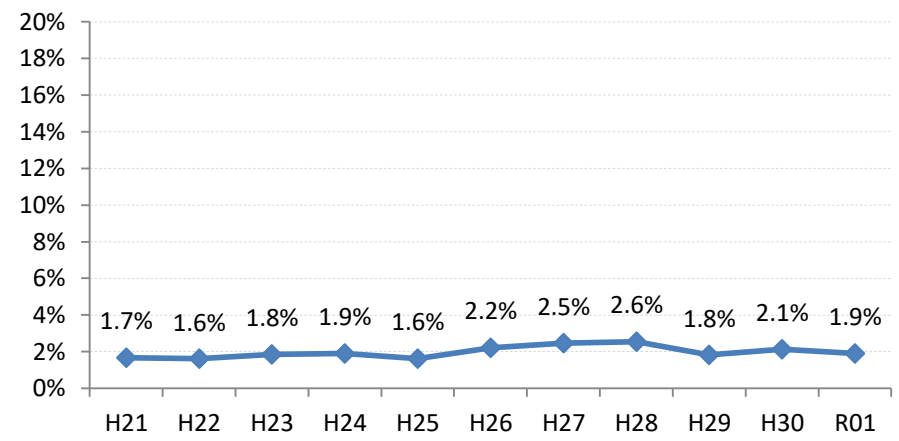

【胃がん】陽性反応的中度の推移

胃	H21	H22	H23	H24	H25	H26	H27	H28	H29	H30	R01
全国	1.2%	1.3%	1.2%	1.3%	1.2%	1.3%	1.3%	1.7%	1.7%	1.9%	1.8%
広島県	1.7%	1.6%	1.8%	1.9%	1.6%	2.2%	2.5%	2.6%	1.8%	2.1%	1.9%
広島市	2.1%	1.5%	2.4%	2.5%	2.0%	2.1%	3.1%	3.4%	2.2%	1.6%	2.2%
呉市	1.8%	2.3%	2.0%	1.4%	1.4%	2.8%	1.0%	3.3%	0.0%	0.0%	0.0%
竹原市	0.0%	0.0%	0.0%	0.0%	5.4%	0.0%	0.0%	0.0%	0.0%	10.0%	5.9%
三原市	2.6%	2.4%	0.0%	1.8%	2.4%	1.4%	2.8%	2.9%	0.0%	3.1%	2.1%
尾道市	2.9%	0.0%	1.2%	1.4%	1.8%	1.6%	0.0%	1.5%	4.0%	5.6%	5.4%
福山市	1.7%	2.1%	1.3%	0.5%	1.8%	3.0%	2.0%	3.7%	2.2%	3.8%	2.3%
府中市	0.0%	3.4%	0.0%	1.9%	0.0%	0.0%	7.9%	2.0%	0.0%	0.0%	0.0%
三次市	0.0%	0.0%	4.0%	1.5%	0.0%	4.3%	0.0%	0.0%	2.2%	0.0%	0.0%
庄原市	0.0%	1.4%	0.8%	2.2%	2.6%	1.7%	2.6%	1.9%	0.5%	0.7%	0.8%
大竹市	0.0%	0.0%	2.2%	4.0%	0.0%	3.0%	4.9%	0.0%	0.0%	0.0%	0.0%
東広島市	0.9%	1.4%	0.3%	2.1%	0.4%	1.3%	0.8%	1.3%	0.6%	2.7%	0.0%
廿日市市	0.0%	1.7%	2.0%	4.3%	1.9%	0.0%	2.7%	0.0%	4.0%	1.2%	3.6%
安芸高田市	0.0%	1.6%	0.0%	2.8%	1.1%	5.6%	2.3%	0.0%	0.0%	0.0%	0.0%
江田島市	9.1%	0.0%	6.5%	5.9%	0.0%	18.8%	9.1%	0.0%	0.0%	10.0%	0.0%
府中町	5.9%	0.0%	5.3%	0.0%	3.7%	5.9%	0.0%	0.0%	0.0%	0.0%	7.1%
海田町	0.0%	4.3%	2.7%	0.0%	0.0%	0.0%	0.0%	0.0%	0.0%	10.0%	0.0%
熊野町	5.6%	4.8%	0.0%	2.6%	3.1%	0.0%	0.0%	0.0%	0.0%	11.1%	0.0%
坂町	4.5%	11.1%	0.0%	0.0%	0.0%	12.5%	0.0%	0.0%	0.0%	0.0%	0.0%
安芸太田町	0.0%	0.0%	0.0%	0.0%	0.0%	0.0%	5.9%	12.5%	0.0%	0.0%	0.0%
北広島町	3.4%	0.0%	2.3%	0.0%	0.0%	0.0%	3.4%	0.0%	3.3%	4.3%	0.0%
大崎上島町	0.0%	0.0%	3.6%	0.0%	9.1%	0.0%	5.9%	10.0%	0.0%	0.0%	0.0%
世羅町	0.0%	0.0%	2.1%	2.0%	1.4%	0.0%	3.7%	9.1%	7.3%	0.0%	15.8%
神石高原町	0.0%	0.0%	0.0%	2.6%	0.0%	4.5%	2.8%	0.0%	0.0%	0.0%	4.2%

広島県