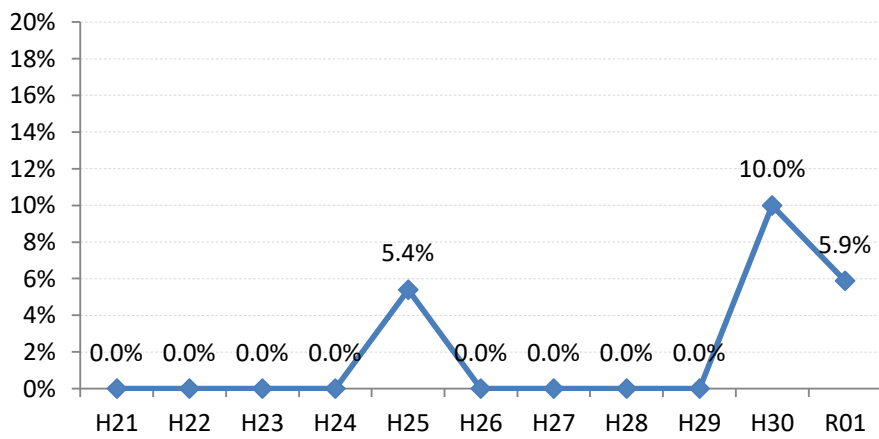

【胃がん】陽性反応的中度の推移

胃	H21	H22	H23	H24	H25	H26	H27	H28	H29	H30	R01
全国	1.2%	1.3%	1.2%	1.3%	1.2%	1.3%	1.3%	1.7%	1.7%	1.9%	1.8%
広島県	1.7%	1.6%	1.8%	1.9%	1.6%	2.2%	2.5%	2.6%	1.8%	2.1%	1.9%
広島市	2.1%	1.5%	2.4%	2.5%	2.0%	2.1%	3.1%	3.4%	2.2%	1.6%	2.2%
呉市	1.8%	2.3%	2.0%	1.4%	1.4%	2.8%	1.0%	3.3%	0.0%	0.0%	0.0%
竹原市	0.0%	0.0%	0.0%	0.0%	5.4%	0.0%	0.0%	0.0%	0.0%	10.0%	5.9%
三原市	2.6%	2.4%	0.0%	1.8%	2.4%	1.4%	2.8%	2.9%	0.0%	3.1%	2.1%
尾道市	2.9%	0.0%	1.2%	1.4%	1.8%	1.6%	0.0%	1.5%	4.0%	5.6%	5.4%
福山市	1.7%	2.1%	1.3%	0.5%	1.8%	3.0%	2.0%	3.7%	2.2%	3.8%	2.3%
府中市	0.0%	3.4%	0.0%	1.9%	0.0%	0.0%	7.9%	2.0%	0.0%	0.0%	0.0%
三次市	0.0%	0.0%	4.0%	1.5%	0.0%	4.3%	0.0%	0.0%	2.2%	0.0%	0.0%
庄原市	0.0%	1.4%	0.8%	2.2%	2.6%	1.7%	2.6%	1.9%	0.5%	0.7%	0.8%
大竹市	0.0%	0.0%	2.2%	4.0%	0.0%	3.0%	4.9%	0.0%	0.0%	0.0%	0.0%
東広島市	0.9%	1.4%	0.3%	2.1%	0.4%	1.3%	0.8%	1.3%	0.6%	2.7%	0.0%
廿日市市	0.0%	1.7%	2.0%	4.3%	1.9%	0.0%	2.7%	0.0%	4.0%	1.2%	3.6%
安芸高田市	0.0%	1.6%	0.0%	2.8%	1.1%	5.6%	2.3%	0.0%	0.0%	0.0%	0.0%
江田島市	9.1%	0.0%	6.5%	5.9%	0.0%	18.8%	9.1%	0.0%	0.0%	10.0%	0.0%
府中町	5.9%	0.0%	5.3%	0.0%	3.7%	5.9%	0.0%	0.0%	0.0%	0.0%	7.1%
海田町	0.0%	4.3%	2.7%	0.0%	0.0%	0.0%	0.0%	0.0%	0.0%	10.0%	0.0%
熊野町	5.6%	4.8%	0.0%	2.6%	3.1%	0.0%	0.0%	0.0%	0.0%	11.1%	0.0%
坂町	4.5%	11.1%	0.0%	0.0%	0.0%	12.5%	0.0%	0.0%	0.0%	0.0%	0.0%
安芸太田町	0.0%	0.0%	0.0%	0.0%	0.0%	0.0%	5.9%	12.5%	0.0%	0.0%	0.0%
北広島町	3.4%	0.0%	2.3%	0.0%	0.0%	0.0%	3.4%	0.0%	3.3%	4.3%	0.0%
大崎上島町	0.0%	0.0%	3.6%	0.0%	9.1%	0.0%	5.9%	10.0%	0.0%	0.0%	0.0%
世羅町	0.0%	0.0%	2.1%	2.0%	1.4%	0.0%	3.7%	9.1%	7.3%	0.0%	15.8%
神石高原町	0.0%	0.0%	0.0%	2.6%	0.0%	4.5%	2.8%	0.0%	0.0%	0.0%	4.2%

竹原市