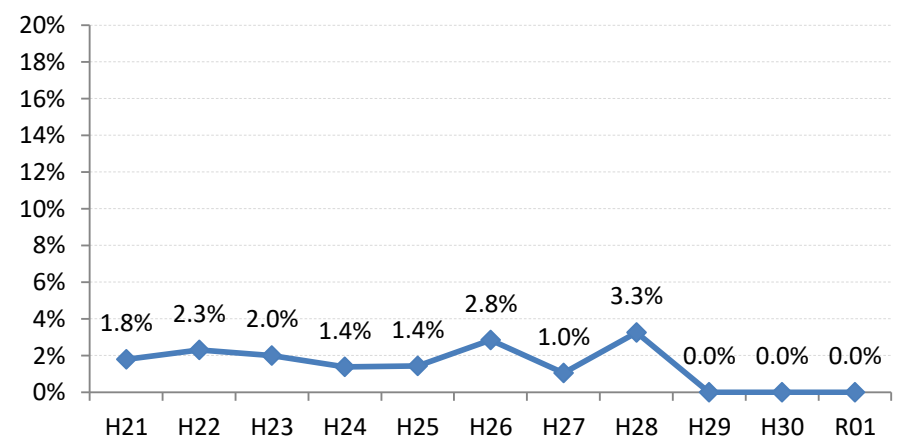

【胃がん】陽性反応的中度の推移

胃	H21	H22	H23	H24	H25	H26	H27	H28	H29	H30	R01
全国	1.2%	1.3%	1.2%	1.3%	1.2%	1.3%	1.3%	1.7%	1.7%	1.9%	1.8%
広島県	1.7%	1.6%	1.8%	1.9%	1.6%	2.2%	2.5%	2.6%	1.8%	2.1%	1.9%
広島市	2.1%	1.5%	2.4%	2.5%	2.0%	2.1%	3.1%	3.4%	2.2%	1.6%	2.2%
呉市	1.8%	2.3%	2.0%	1.4%	1.4%	2.8%	1.0%	3.3%	0.0%	0.0%	0.0%
竹原市	0.0%	0.0%	0.0%	0.0%	5.4%	0.0%	0.0%	0.0%	0.0%	10.0%	5.9%
三原市	2.6%	2.4%	0.0%	1.8%	2.4%	1.4%	2.8%	2.9%	0.0%	3.1%	2.1%
尾道市	2.9%	0.0%	1.2%	1.4%	1.8%	1.6%	0.0%	1.5%	4.0%	5.6%	5.4%
福山市	1.7%	2.1%	1.3%	0.5%	1.8%	3.0%	2.0%	3.7%	2.2%	3.8%	2.3%
府中市	0.0%	3.4%	0.0%	1.9%	0.0%	0.0%	7.9%	2.0%	0.0%	0.0%	0.0%
三次市	0.0%	0.0%	4.0%	1.5%	0.0%	4.3%	0.0%	0.0%	2.2%	0.0%	0.0%
庄原市	0.0%	1.4%	0.8%	2.2%	2.6%	1.7%	2.6%	1.9%	0.5%	0.7%	0.8%
大竹市	0.0%	0.0%	2.2%	4.0%	0.0%	3.0%	4.9%	0.0%	0.0%	0.0%	0.0%
東広島市	0.9%	1.4%	0.3%	2.1%	0.4%	1.3%	0.8%	1.3%	0.6%	2.7%	0.0%
廿日市市	0.0%	1.7%	2.0%	4.3%	1.9%	0.0%	2.7%	0.0%	4.0%	1.2%	3.6%
安芸高田市	0.0%	1.6%	0.0%	2.8%	1.1%	5.6%	2.3%	0.0%	0.0%	0.0%	0.0%
江田島市	9.1%	0.0%	6.5%	5.9%	0.0%	18.8%	9.1%	0.0%	0.0%	10.0%	0.0%
府中町	5.9%	0.0%	5.3%	0.0%	3.7%	5.9%	0.0%	0.0%	0.0%	0.0%	7.1%
海田町	0.0%	4.3%	2.7%	0.0%	0.0%	0.0%	0.0%	0.0%	0.0%	10.0%	0.0%
熊野町	5.6%	4.8%	0.0%	2.6%	3.1%	0.0%	0.0%	0.0%	0.0%	11.1%	0.0%
坂町	4.5%	11.1%	0.0%	0.0%	0.0%	12.5%	0.0%	0.0%	0.0%	0.0%	0.0%
安芸太田町	0.0%	0.0%	0.0%	0.0%	0.0%	0.0%	5.9%	12.5%	0.0%	0.0%	0.0%
北広島町	3.4%	0.0%	2.3%	0.0%	0.0%	0.0%	3.4%	0.0%	3.3%	4.3%	0.0%
大崎上島町	0.0%	0.0%	3.6%	0.0%	9.1%	0.0%	5.9%	10.0%	0.0%	0.0%	0.0%
世羅町	0.0%	0.0%	2.1%	2.0%	1.4%	0.0%	3.7%	9.1%	7.3%	0.0%	15.8%
神石高原町	0.0%	0.0%	0.0%	2.6%	0.0%	4.5%	2.8%	0.0%	0.0%	0.0%	4.2%

呉市