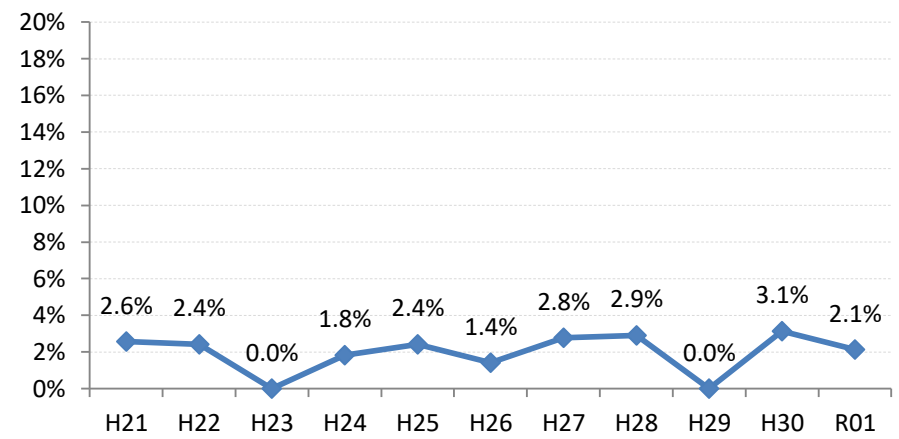

【胃がん】陽性反応的中度の推移

胃	H21	H22	H23	H24	H25	H26	H27	H28	H29	H30	R01
全国	1.2%	1.3%	1.2%	1.3%	1.2%	1.3%	1.3%	1.7%	1.7%	1.9%	1.8%
広島県	1.7%	1.6%	1.8%	1.9%	1.6%	2.2%	2.5%	2.6%	1.8%	2.1%	1.9%
広島市	2.1%	1.5%	2.4%	2.5%	2.0%	2.1%	3.1%	3.4%	2.2%	1.6%	2.2%
呉市	1.8%	2.3%	2.0%	1.4%	1.4%	2.8%	1.0%	3.3%	0.0%	0.0%	0.0%
竹原市	0.0%	0.0%	0.0%	0.0%	5.4%	0.0%	0.0%	0.0%	0.0%	10.0%	5.9%
三原市	2.6%	2.4%	0.0%	1.8%	2.4%	1.4%	2.8%	2.9%	0.0%	3.1%	2.1%
尾道市	2.9%	0.0%	1.2%	1.4%	1.8%	1.6%	0.0%	1.5%	4.0%	5.6%	5.4%
福山市	1.7%	2.1%	1.3%	0.5%	1.8%	3.0%	2.0%	3.7%	2.2%	3.8%	2.3%
府中市	0.0%	3.4%	0.0%	1.9%	0.0%	0.0%	7.9%	2.0%	0.0%	0.0%	0.0%
三次市	0.0%	0.0%	4.0%	1.5%	0.0%	4.3%	0.0%	0.0%	2.2%	0.0%	0.0%
庄原市	0.0%	1.4%	0.8%	2.2%	2.6%	1.7%	2.6%	1.9%	0.5%	0.7%	0.8%
大竹市	0.0%	0.0%	2.2%	4.0%	0.0%	3.0%	4.9%	0.0%	0.0%	0.0%	0.0%
東広島市	0.9%	1.4%	0.3%	2.1%	0.4%	1.3%	0.8%	1.3%	0.6%	2.7%	0.0%
廿日市市	0.0%	1.7%	2.0%	4.3%	1.9%	0.0%	2.7%	0.0%	4.0%	1.2%	3.6%
安芸高田市	0.0%	1.6%	0.0%	2.8%	1.1%	5.6%	2.3%	0.0%	0.0%	0.0%	0.0%
江田島市	9.1%	0.0%	6.5%	5.9%	0.0%	18.8%	9.1%	0.0%	0.0%	10.0%	0.0%
府中町	5.9%	0.0%	5.3%	0.0%	3.7%	5.9%	0.0%	0.0%	0.0%	0.0%	7.1%
海田町	0.0%	4.3%	2.7%	0.0%	0.0%	0.0%	0.0%	0.0%	0.0%	10.0%	0.0%
熊野町	5.6%	4.8%	0.0%	2.6%	3.1%	0.0%	0.0%	0.0%	0.0%	11.1%	0.0%
坂町	4.5%	11.1%	0.0%	0.0%	0.0%	12.5%	0.0%	0.0%	0.0%	0.0%	0.0%
安芸太田町	0.0%	0.0%	0.0%	0.0%	0.0%	0.0%	5.9%	12.5%	0.0%	0.0%	0.0%
北広島町	3.4%	0.0%	2.3%	0.0%	0.0%	0.0%	3.4%	0.0%	3.3%	4.3%	0.0%
大崎上島町	0.0%	0.0%	3.6%	0.0%	9.1%	0.0%	5.9%	10.0%	0.0%	0.0%	0.0%
世羅町	0.0%	0.0%	2.1%	2.0%	1.4%	0.0%	3.7%	9.1%	7.3%	0.0%	15.8%
神石高原町	0.0%	0.0%	0.0%	2.6%	0.0%	4.5%	2.8%	0.0%	0.0%	0.0%	4.2%

三原市