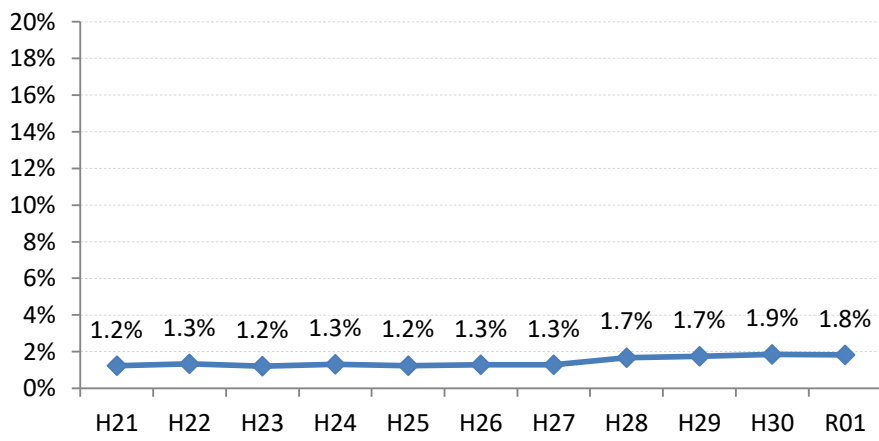

【胃がん】陽性反応的中度の推移

胃	H21	H22	H23	H24	H25	H26	H27	H28	H29	H30	R01
全国	1.2%	1.3%	1.2%	1.3%	1.2%	1.3%	1.3%	1.7%	1.7%	1.9%	1.8%
広島県	1.7%	1.6%	1.8%	1.9%	1.6%	2.2%	2.5%	2.6%	1.8%	2.1%	1.9%
広島市	2.1%	1.5%	2.4%	2.5%	2.0%	2.1%	3.1%	3.4%	2.2%	1.6%	2.2%
呉市	1.8%	2.3%	2.0%	1.4%	1.4%	2.8%	1.0%	3.3%	0.0%	0.0%	0.0%
竹原市	0.0%	0.0%	0.0%	0.0%	5.4%	0.0%	0.0%	0.0%	0.0%	10.0%	5.9%
三原市	2.6%	2.4%	0.0%	1.8%	2.4%	1.4%	2.8%	2.9%	0.0%	3.1%	2.1%
尾道市	2.9%	0.0%	1.2%	1.4%	1.8%	1.6%	0.0%	1.5%	4.0%	5.6%	5.4%
福山市	1.7%	2.1%	1.3%	0.5%	1.8%	3.0%	2.0%	3.7%	2.2%	3.8%	2.3%
府中市	0.0%	3.4%	0.0%	1.9%	0.0%	0.0%	7.9%	2.0%	0.0%	0.0%	0.0%
三次市	0.0%	0.0%	4.0%	1.5%	0.0%	4.3%	0.0%	0.0%	2.2%	0.0%	0.0%
庄原市	0.0%	1.4%	0.8%	2.2%	2.6%	1.7%	2.6%	1.9%	0.5%	0.7%	0.8%
大竹市	0.0%	0.0%	2.2%	4.0%	0.0%	3.0%	4.9%	0.0%	0.0%	0.0%	0.0%
東広島市	0.9%	1.4%	0.3%	2.1%	0.4%	1.3%	0.8%	1.3%	0.6%	2.7%	0.0%
廿日市市	0.0%	1.7%	2.0%	4.3%	1.9%	0.0%	2.7%	0.0%	4.0%	1.2%	3.6%
安芸高田市	0.0%	1.6%	0.0%	2.8%	1.1%	5.6%	2.3%	0.0%	0.0%	0.0%	0.0%
江田島市	9.1%	0.0%	6.5%	5.9%	0.0%	18.8%	9.1%	0.0%	0.0%	10.0%	0.0%
府中町	5.9%	0.0%	5.3%	0.0%	3.7%	5.9%	0.0%	0.0%	0.0%	0.0%	7.1%
海田町	0.0%	4.3%	2.7%	0.0%	0.0%	0.0%	0.0%	0.0%	0.0%	10.0%	0.0%
熊野町	5.6%	4.8%	0.0%	2.6%	3.1%	0.0%	0.0%	0.0%	0.0%	11.1%	0.0%
坂町	4.5%	11.1%	0.0%	0.0%	0.0%	12.5%	0.0%	0.0%	0.0%	0.0%	0.0%
安芸太田町	0.0%	0.0%	0.0%	0.0%	0.0%	0.0%	5.9%	12.5%	0.0%	0.0%	0.0%
北広島町	3.4%	0.0%	2.3%	0.0%	0.0%	0.0%	3.4%	0.0%	3.3%	4.3%	0.0%
大崎上島町	0.0%	0.0%	3.6%	0.0%	9.1%	0.0%	5.9%	10.0%	0.0%	0.0%	0.0%
世羅町	0.0%	0.0%	2.1%	2.0%	1.4%	0.0%	3.7%	9.1%	7.3%	0.0%	15.8%
神石高原町	0.0%	0.0%	0.0%	2.6%	0.0%	4.5%	2.8%	0.0%	0.0%	0.0%	4.2%

全国