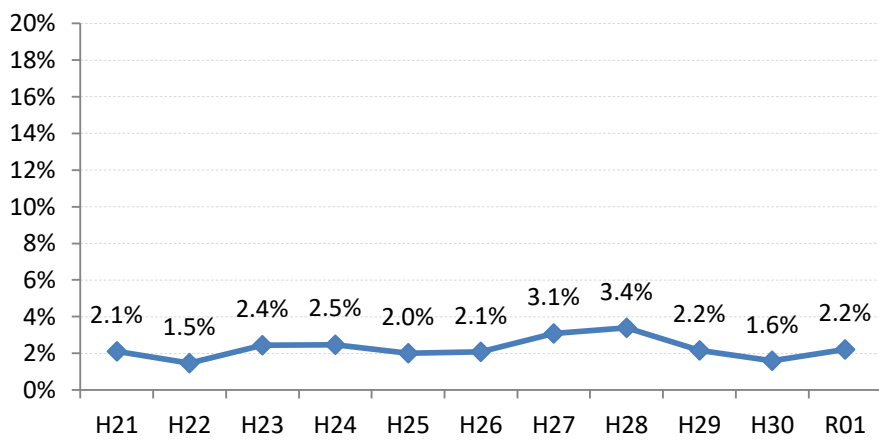

【胃がん】陽性反応的中度の推移

胃	H21	H22	H23	H24	H25	H26	H27	H28	H29	H30	R01
全国	1.2%	1.3%	1.2%	1.3%	1.2%	1.3%	1.3%	1.7%	1.7%	1.9%	1.8%
広島県	1.7%	1.6%	1.8%	1.9%	1.6%	2.2%	2.5%	2.6%	1.8%	2.1%	1.9%
広島市	2.1%	1.5%	2.4%	2.5%	2.0%	2.1%	3.1%	3.4%	2.2%	1.6%	2.2%
呉市	1.8%	2.3%	2.0%	1.4%	1.4%	2.8%	1.0%	3.3%	0.0%	0.0%	0.0%
竹原市	0.0%	0.0%	0.0%	0.0%	5.4%	0.0%	0.0%	0.0%	0.0%	10.0%	5.9%
三原市	2.6%	2.4%	0.0%	1.8%	2.4%	1.4%	2.8%	2.9%	0.0%	3.1%	2.1%
尾道市	2.9%	0.0%	1.2%	1.4%	1.8%	1.6%	0.0%	1.5%	4.0%	5.6%	5.4%
福山市	1.7%	2.1%	1.3%	0.5%	1.8%	3.0%	2.0%	3.7%	2.2%	3.8%	2.3%
府中市	0.0%	3.4%	0.0%	1.9%	0.0%	0.0%	7.9%	2.0%	0.0%	0.0%	0.0%
三次市	0.0%	0.0%	4.0%	1.5%	0.0%	4.3%	0.0%	0.0%	2.2%	0.0%	0.0%
庄原市	0.0%	1.4%	0.8%	2.2%	2.6%	1.7%	2.6%	1.9%	0.5%	0.7%	0.8%
大竹市	0.0%	0.0%	2.2%	4.0%	0.0%	3.0%	4.9%	0.0%	0.0%	0.0%	0.0%
東広島市	0.9%	1.4%	0.3%	2.1%	0.4%	1.3%	0.8%	1.3%	0.6%	2.7%	0.0%
廿日市市	0.0%	1.7%	2.0%	4.3%	1.9%	0.0%	2.7%	0.0%	4.0%	1.2%	3.6%
安芸高田市	0.0%	1.6%	0.0%	2.8%	1.1%	5.6%	2.3%	0.0%	0.0%	0.0%	0.0%
江田島市	9.1%	0.0%	6.5%	5.9%	0.0%	18.8%	9.1%	0.0%	0.0%	10.0%	0.0%
府中町	5.9%	0.0%	5.3%	0.0%	3.7%	5.9%	0.0%	0.0%	0.0%	0.0%	7.1%
海田町	0.0%	4.3%	2.7%	0.0%	0.0%	0.0%	0.0%	0.0%	0.0%	10.0%	0.0%
熊野町	5.6%	4.8%	0.0%	2.6%	3.1%	0.0%	0.0%	0.0%	0.0%	11.1%	0.0%
坂町	4.5%	11.1%	0.0%	0.0%	0.0%	12.5%	0.0%	0.0%	0.0%	0.0%	0.0%
安芸太田町	0.0%	0.0%	0.0%	0.0%	0.0%	0.0%	5.9%	12.5%	0.0%	0.0%	0.0%
北広島町	3.4%	0.0%	2.3%	0.0%	0.0%	0.0%	3.4%	0.0%	3.3%	4.3%	0.0%
大崎上島町	0.0%	0.0%	3.6%	0.0%	9.1%	0.0%	5.9%	10.0%	0.0%	0.0%	0.0%
世羅町	0.0%	0.0%	2.1%	2.0%	1.4%	0.0%	3.7%	9.1%	7.3%	0.0%	15.8%
神石高原町	0.0%	0.0%	0.0%	2.6%	0.0%	4.5%	2.8%	0.0%	0.0%	0.0%	4.2%

広島市