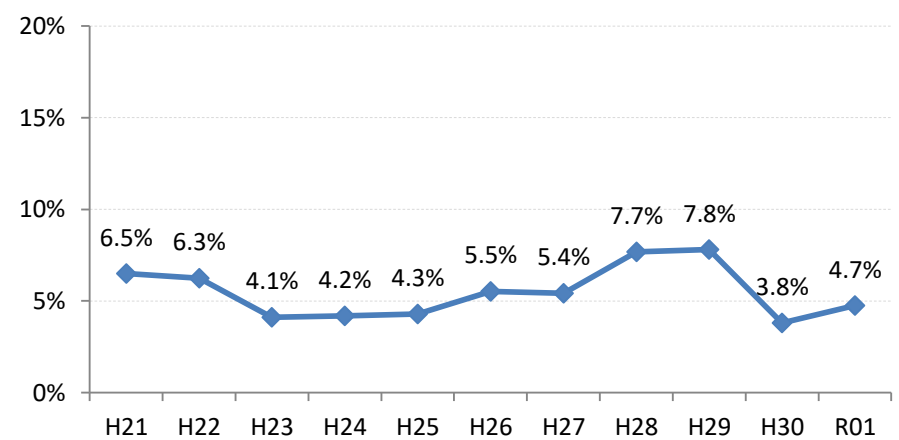

【大腸がん】要精検率の推移

大腸	H21	H22	H23	H24	H25	H26	H27	H28	H29	H30	R01
全国	6.3%	6.1%	6.1%	6.2%	6.6%	6.7%	6.5%	6.2%	6.0%	5.7%	5.9%
広島県	6.0%	5.9%	6.7%	7.1%	7.8%	7.9%	7.7%	7.8%	7.2%	6.6%	7.2%
広島市	5.6%	6.1%	8.0%	8.6%	8.8%	9.3%	8.7%	8.1%	7.6%	7.0%	7.9%
呉市	6.4%	5.4%	5.6%	5.7%	7.4%	5.7%	5.5%	6.2%	6.3%	5.7%	6.3%
竹原市	4.6%	5.3%	4.3%	6.3%	9.7%	9.8%	9.2%	9.4%	7.5%	8.2%	6.4%
三原市	6.5%	6.3%	4.1%	4.2%	4.3%	5.5%	5.4%	7.7%	7.8%	3.8%	4.7%
尾道市	6.6%	5.8%	6.5%	6.7%	8.0%	8.5%	7.6%	8.8%	8.0%	7.0%	8.5%
福山市	7.4%	6.6%	6.7%	7.7%	8.3%	7.9%	7.5%	7.7%	7.0%	6.6%	7.5%
府中市	5.3%	5.2%	4.5%	6.0%	6.4%	6.7%	7.9%	9.1%	7.3%	7.8%	7.0%
三次市	3.9%	3.9%	6.7%	5.9%	7.1%	6.7%	6.1%	7.8%	5.9%	7.1%	6.5%
庄原市	9.9%	7.9%	7.8%	9.4%	9.2%	9.7%	10.5%	9.0%	9.5%	8.2%	7.3%
大竹市	8.9%	6.3%	4.9%	8.9%	11.4%	9.1%	8.7%	8.6%	8.4%	7.2%	9.7%
東広島市	4.9%	4.5%	5.2%	5.1%	5.5%	5.6%	6.7%	6.9%	5.8%	5.2%	5.6%
廿日市市	6.5%	5.6%	4.7%	5.9%	5.2%	5.2%	6.3%	6.4%	6.8%	5.4%	6.0%
安芸高田市	3.3%	5.8%	4.7%	4.1%	6.5%	6.7%	6.5%	6.2%	6.0%	6.4%	5.6%
江田島市	4.0%	5.5%	5.4%	5.3%	8.4%	7.4%	6.1%	8.9%	9.0%	8.9%	9.3%
府中町	6.0%	5.0%	8.1%	4.7%	6.4%	6.3%	7.1%	7.8%	7.2%	6.8%	5.3%
海田町	5.3%	4.4%	4.8%	6.0%	4.8%	6.0%	7.0%	6.8%	7.0%	5.3%	5.6%
熊野町	5.1%	4.8%	4.7%	5.6%	6.0%	5.2%	5.7%	5.1%	4.1%	4.5%	4.5%
坂町	3.3%	6.3%	15.5%	8.1%	13.1%	8.9%	11.0%	7.0%	5.2%	4.5%	5.7%
安芸太田町	4.8%	4.7%	4.8%	8.4%	7.7%	5.1%	7.2%	8.8%	6.2%	7.3%	9.7%
北広島町	3.6%	4.6%	5.7%	4.8%	6.8%	8.9%	8.5%	8.2%	7.4%	7.3%	9.3%
大崎上島町	7.6%	7.8%	6.6%	4.6%	7.5%	5.0%	6.9%	7.3%	5.5%	5.5%	5.8%
世羅町	6.4%	6.0%	7.5%	8.0%	8.8%	7.9%	7.6%	8.6%	6.7%	6.3%	7.2%
神石高原町	5.6%	6.7%	6.9%	5.0%	8.0%	8.1%	7.3%	8.2%	5.8%	5.2%	6.0%

三原市