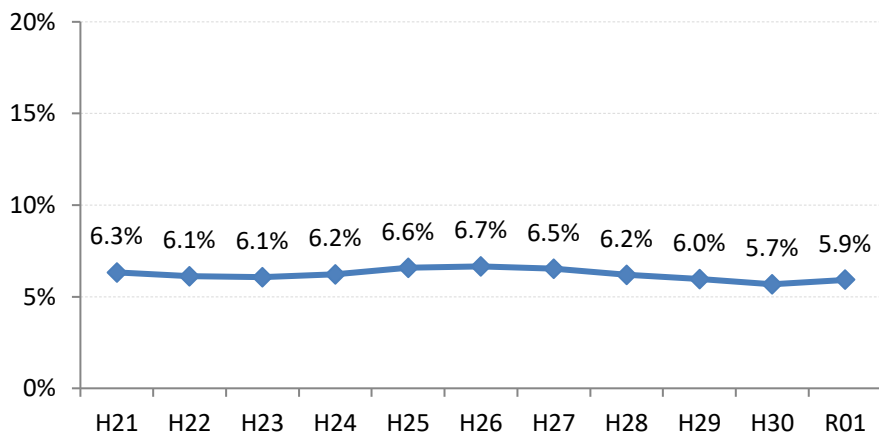

【大腸がん】要精検率の推移

大腸	H21	H22	H23	H24	H25	H26	H27	H28	H29	H30	R01
全国	6.3%	6.1%	6.1%	6.2%	6.6%	6.7%	6.5%	6.2%	6.0%	5.7%	5.9%
広島県	6.0%	5.9%	6.7%	7.1%	7.8%	7.9%	7.7%	7.8%	7.2%	6.6%	7.2%
広島市	5.6%	6.1%	8.0%	8.6%	8.8%	9.3%	8.7%	8.1%	7.6%	7.0%	7.9%
呉市	6.4%	5.4%	5.6%	5.7%	7.4%	5.7%	5.5%	6.2%	6.3%	5.7%	6.3%
竹原市	4.6%	5.3%	4.3%	6.3%	9.7%	9.8%	9.2%	9.4%	7.5%	8.2%	6.4%
三原市	6.5%	6.3%	4.1%	4.2%	4.3%	5.5%	5.4%	7.7%	7.8%	3.8%	4.7%
尾道市	6.6%	5.8%	6.5%	6.7%	8.0%	8.5%	7.6%	8.8%	8.0%	7.0%	8.5%
福山市	7.4%	6.6%	6.7%	7.7%	8.3%	7.9%	7.5%	7.7%	7.0%	6.6%	7.5%
府中市	5.3%	5.2%	4.5%	6.0%	6.4%	6.7%	7.9%	9.1%	7.3%	7.8%	7.0%
三次市	3.9%	3.9%	6.7%	5.9%	7.1%	6.7%	6.1%	7.8%	5.9%	7.1%	6.5%
庄原市	9.9%	7.9%	7.8%	9.4%	9.2%	9.7%	10.5%	9.0%	9.5%	8.2%	7.3%
大竹市	8.9%	6.3%	4.9%	8.9%	11.4%	9.1%	8.7%	8.6%	8.4%	7.2%	9.7%
東広島市	4.9%	4.5%	5.2%	5.1%	5.5%	5.6%	6.7%	6.9%	5.8%	5.2%	5.6%
廿日市市	6.5%	5.6%	4.7%	5.9%	5.2%	5.2%	6.3%	6.4%	6.8%	5.4%	6.0%
安芸高田市	3.3%	5.8%	4.7%	4.1%	6.5%	6.7%	6.5%	6.2%	6.0%	6.4%	5.6%
江田島市	4.0%	5.5%	5.4%	5.3%	8.4%	7.4%	6.1%	8.9%	9.0%	8.9%	9.3%
府中町	6.0%	5.0%	8.1%	4.7%	6.4%	6.3%	7.1%	7.8%	7.2%	6.8%	5.3%
海田町	5.3%	4.4%	4.8%	6.0%	4.8%	6.0%	7.0%	6.8%	7.0%	5.3%	5.6%
熊野町	5.1%	4.8%	4.7%	5.6%	6.0%	5.2%	5.7%	5.1%	4.1%	4.5%	4.5%
坂町	3.3%	6.3%	15.5%	8.1%	13.1%	8.9%	11.0%	7.0%	5.2%	4.5%	5.7%
安芸太田町	4.8%	4.7%	4.8%	8.4%	7.7%	5.1%	7.2%	8.8%	6.2%	7.3%	9.7%
北広島町	3.6%	4.6%	5.7%	4.8%	6.8%	8.9%	8.5%	8.2%	7.4%	7.3%	9.3%
大崎上島町	7.6%	7.8%	6.6%	4.6%	7.5%	5.0%	6.9%	7.3%	5.5%	5.5%	5.8%
世羅町	6.4%	6.0%	7.5%	8.0%	8.8%	7.9%	7.6%	8.6%	6.7%	6.3%	7.2%
神石高原町	5.6%	6.7%	6.9%	5.0%	8.0%	8.1%	7.3%	8.2%	5.8%	5.2%	6.0%

全国