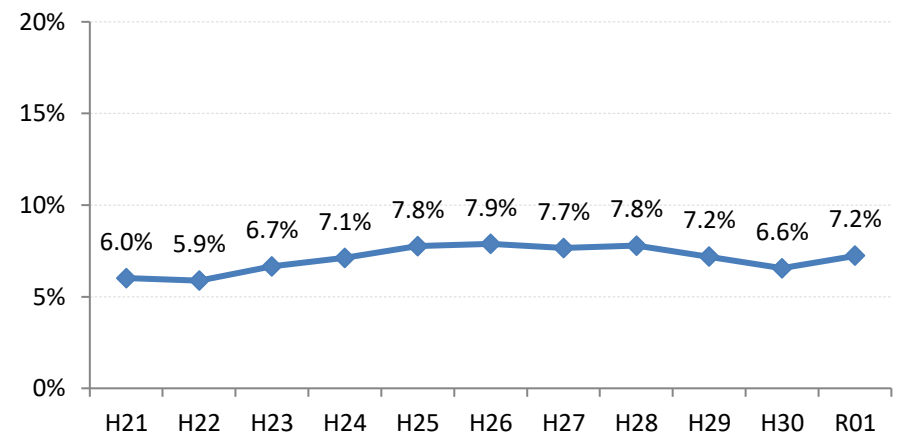

【大腸がん】要精検率の推移

大腸	H21	H22	H23	H24	H25	H26	H27	H28	H29	H30	R01
全国	6.3%	6.1%	6.1%	6.2%	6.6%	6.7%	6.5%	6.2%	6.0%	5.7%	5.9%
広島県	6.0%	5.9%	6.7%	7.1%	7.8%	7.9%	7.7%	7.8%	7.2%	6.6%	7.2%
広島市	5.6%	6.1%	8.0%	8.6%	8.8%	9.3%	8.7%	8.1%	7.6%	7.0%	7.9%
呉市	6.4%	5.4%	5.6%	5.7%	7.4%	5.7%	5.5%	6.2%	6.3%	5.7%	6.3%
竹原市	4.6%	5.3%	4.3%	6.3%	9.7%	9.8%	9.2%	9.4%	7.5%	8.2%	6.4%
三原市	6.5%	6.3%	4.1%	4.2%	4.3%	5.5%	5.4%	7.7%	7.8%	3.8%	4.7%
尾道市	6.6%	5.8%	6.5%	6.7%	8.0%	8.5%	7.6%	8.8%	8.0%	7.0%	8.5%
福山市	7.4%	6.6%	6.7%	7.7%	8.3%	7.9%	7.5%	7.7%	7.0%	6.6%	7.5%
府中市	5.3%	5.2%	4.5%	6.0%	6.4%	6.7%	7.9%	9.1%	7.3%	7.8%	7.0%
三次市	3.9%	3.9%	6.7%	5.9%	7.1%	6.7%	6.1%	7.8%	5.9%	7.1%	6.5%
庄原市	9.9%	7.9%	7.8%	9.4%	9.2%	9.7%	10.5%	9.0%	9.5%	8.2%	7.3%
大竹市	8.9%	6.3%	4.9%	8.9%	11.4%	9.1%	8.7%	8.6%	8.4%	7.2%	9.7%
東広島市	4.9%	4.5%	5.2%	5.1%	5.5%	5.6%	6.7%	6.9%	5.8%	5.2%	5.6%
廿日市市	6.5%	5.6%	4.7%	5.9%	5.2%	5.2%	6.3%	6.4%	6.8%	5.4%	6.0%
安芸高田市	3.3%	5.8%	4.7%	4.1%	6.5%	6.7%	6.5%	6.2%	6.0%	6.4%	5.6%
江田島市	4.0%	5.5%	5.4%	5.3%	8.4%	7.4%	6.1%	8.9%	9.0%	8.9%	9.3%
府中町	6.0%	5.0%	8.1%	4.7%	6.4%	6.3%	7.1%	7.8%	7.2%	6.8%	5.3%
海田町	5.3%	4.4%	4.8%	6.0%	4.8%	6.0%	7.0%	6.8%	7.0%	5.3%	5.6%
熊野町	5.1%	4.8%	4.7%	5.6%	6.0%	5.2%	5.7%	5.1%	4.1%	4.5%	4.5%
坂町	3.3%	6.3%	15.5%	8.1%	13.1%	8.9%	11.0%	7.0%	5.2%	4.5%	5.7%
安芸太田町	4.8%	4.7%	4.8%	8.4%	7.7%	5.1%	7.2%	8.8%	6.2%	7.3%	9.7%
北広島町	3.6%	4.6%	5.7%	4.8%	6.8%	8.9%	8.5%	8.2%	7.4%	7.3%	9.3%
大崎上島町	7.6%	7.8%	6.6%	4.6%	7.5%	5.0%	6.9%	7.3%	5.5%	5.5%	5.8%
世羅町	6.4%	6.0%	7.5%	8.0%	8.8%	7.9%	7.6%	8.6%	6.7%	6.3%	7.2%
神石高原町	5.6%	6.7%	6.9%	5.0%	8.0%	8.1%	7.3%	8.2%	5.8%	5.2%	6.0%

広島県