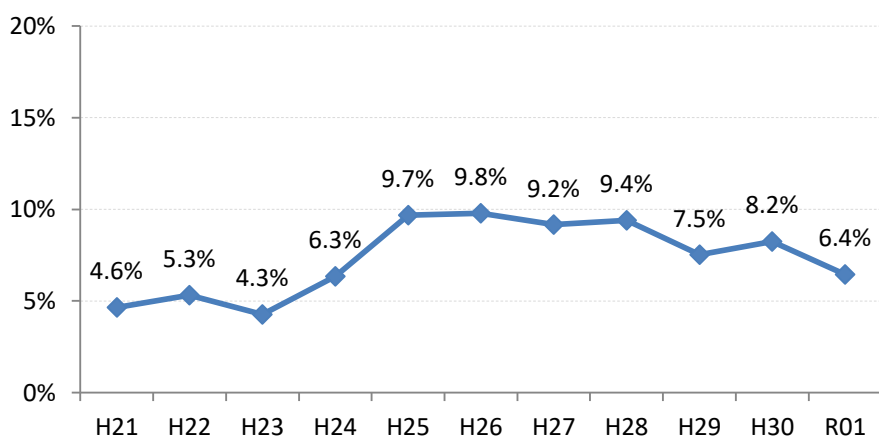

【大腸がん】要精検率の推移

大腸	H21	H22	H23	H24	H25	H26	H27	H28	H29	H30	R01
全国	6.3%	6.1%	6.1%	6.2%	6.6%	6.7%	6.5%	6.2%	6.0%	5.7%	5.9%
広島県	6.0%	5.9%	6.7%	7.1%	7.8%	7.9%	7.7%	7.8%	7.2%	6.6%	7.2%
広島市	5.6%	6.1%	8.0%	8.6%	8.8%	9.3%	8.7%	8.1%	7.6%	7.0%	7.9%
呉市	6.4%	5.4%	5.6%	5.7%	7.4%	5.7%	5.5%	6.2%	6.3%	5.7%	6.3%
竹原市	4.6%	5.3%	4.3%	6.3%	9.7%	9.8%	9.2%	9.4%	7.5%	8.2%	6.4%
三原市	6.5%	6.3%	4.1%	4.2%	4.3%	5.5%	5.4%	7.7%	7.8%	3.8%	4.7%
尾道市	6.6%	5.8%	6.5%	6.7%	8.0%	8.5%	7.6%	8.8%	8.0%	7.0%	8.5%
福山市	7.4%	6.6%	6.7%	7.7%	8.3%	7.9%	7.5%	7.7%	7.0%	6.6%	7.5%
府中市	5.3%	5.2%	4.5%	6.0%	6.4%	6.7%	7.9%	9.1%	7.3%	7.8%	7.0%
三次市	3.9%	3.9%	6.7%	5.9%	7.1%	6.7%	6.1%	7.8%	5.9%	7.1%	6.5%
庄原市	9.9%	7.9%	7.8%	9.4%	9.2%	9.7%	10.5%	9.0%	9.5%	8.2%	7.3%
大竹市	8.9%	6.3%	4.9%	8.9%	11.4%	9.1%	8.7%	8.6%	8.4%	7.2%	9.7%
東広島市	4.9%	4.5%	5.2%	5.1%	5.5%	5.6%	6.7%	6.9%	5.8%	5.2%	5.6%
廿日市市	6.5%	5.6%	4.7%	5.9%	5.2%	5.2%	6.3%	6.4%	6.8%	5.4%	6.0%
安芸高田市	3.3%	5.8%	4.7%	4.1%	6.5%	6.7%	6.5%	6.2%	6.0%	6.4%	5.6%
江田島市	4.0%	5.5%	5.4%	5.3%	8.4%	7.4%	6.1%	8.9%	9.0%	8.9%	9.3%
府中町	6.0%	5.0%	8.1%	4.7%	6.4%	6.3%	7.1%	7.8%	7.2%	6.8%	5.3%
海田町	5.3%	4.4%	4.8%	6.0%	4.8%	6.0%	7.0%	6.8%	7.0%	5.3%	5.6%
熊野町	5.1%	4.8%	4.7%	5.6%	6.0%	5.2%	5.7%	5.1%	4.1%	4.5%	4.5%
坂町	3.3%	6.3%	15.5%	8.1%	13.1%	8.9%	11.0%	7.0%	5.2%	4.5%	5.7%
安芸太田町	4.8%	4.7%	4.8%	8.4%	7.7%	5.1%	7.2%	8.8%	6.2%	7.3%	9.7%
北広島町	3.6%	4.6%	5.7%	4.8%	6.8%	8.9%	8.5%	8.2%	7.4%	7.3%	9.3%
大崎上島町	7.6%	7.8%	6.6%	4.6%	7.5%	5.0%	6.9%	7.3%	5.5%	5.5%	5.8%
世羅町	6.4%	6.0%	7.5%	8.0%	8.8%	7.9%	7.6%	8.6%	6.7%	6.3%	7.2%
神石高原町	5.6%	6.7%	6.9%	5.0%	8.0%	8.1%	7.3%	8.2%	5.8%	5.2%	6.0%

竹原市