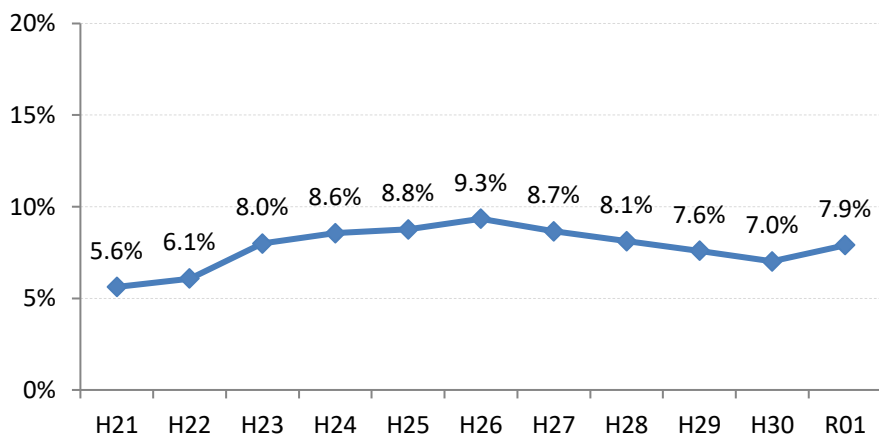

【大腸がん】要精検率の推移

大腸	H21	H22	H23	H24	H25	H26	H27	H28	H29	H30	R01
全国	6.3%	6.1%	6.1%	6.2%	6.6%	6.7%	6.5%	6.2%	6.0%	5.7%	5.9%
広島県	6.0%	5.9%	6.7%	7.1%	7.8%	7.9%	7.7%	7.8%	7.2%	6.6%	7.2%
広島市	5.6%	6.1%	8.0%	8.6%	8.8%	9.3%	8.7%	8.1%	7.6%	7.0%	7.9%
呉市	6.4%	5.4%	5.6%	5.7%	7.4%	5.7%	5.5%	6.2%	6.3%	5.7%	6.3%
竹原市	4.6%	5.3%	4.3%	6.3%	9.7%	9.8%	9.2%	9.4%	7.5%	8.2%	6.4%
三原市	6.5%	6.3%	4.1%	4.2%	4.3%	5.5%	5.4%	7.7%	7.8%	3.8%	4.7%
尾道市	6.6%	5.8%	6.5%	6.7%	8.0%	8.5%	7.6%	8.8%	8.0%	7.0%	8.5%
福山市	7.4%	6.6%	6.7%	7.7%	8.3%	7.9%	7.5%	7.7%	7.0%	6.6%	7.5%
府中市	5.3%	5.2%	4.5%	6.0%	6.4%	6.7%	7.9%	9.1%	7.3%	7.8%	7.0%
三次市	3.9%	3.9%	6.7%	5.9%	7.1%	6.7%	6.1%	7.8%	5.9%	7.1%	6.5%
庄原市	9.9%	7.9%	7.8%	9.4%	9.2%	9.7%	10.5%	9.0%	9.5%	8.2%	7.3%
大竹市	8.9%	6.3%	4.9%	8.9%	11.4%	9.1%	8.7%	8.6%	8.4%	7.2%	9.7%
東広島市	4.9%	4.5%	5.2%	5.1%	5.5%	5.6%	6.7%	6.9%	5.8%	5.2%	5.6%
廿日市市	6.5%	5.6%	4.7%	5.9%	5.2%	5.2%	6.3%	6.4%	6.8%	5.4%	6.0%
安芸高田市	3.3%	5.8%	4.7%	4.1%	6.5%	6.7%	6.5%	6.2%	6.0%	6.4%	5.6%
江田島市	4.0%	5.5%	5.4%	5.3%	8.4%	7.4%	6.1%	8.9%	9.0%	8.9%	9.3%
府中町	6.0%	5.0%	8.1%	4.7%	6.4%	6.3%	7.1%	7.8%	7.2%	6.8%	5.3%
海田町	5.3%	4.4%	4.8%	6.0%	4.8%	6.0%	7.0%	6.8%	7.0%	5.3%	5.6%
熊野町	5.1%	4.8%	4.7%	5.6%	6.0%	5.2%	5.7%	5.1%	4.1%	4.5%	4.5%
坂町	3.3%	6.3%	15.5%	8.1%	13.1%	8.9%	11.0%	7.0%	5.2%	4.5%	5.7%
安芸太田町	4.8%	4.7%	4.8%	8.4%	7.7%	5.1%	7.2%	8.8%	6.2%	7.3%	9.7%
北広島町	3.6%	4.6%	5.7%	4.8%	6.8%	8.9%	8.5%	8.2%	7.4%	7.3%	9.3%
大崎上島町	7.6%	7.8%	6.6%	4.6%	7.5%	5.0%	6.9%	7.3%	5.5%	5.5%	5.8%
世羅町	6.4%	6.0%	7.5%	8.0%	8.8%	7.9%	7.6%	8.6%	6.7%	6.3%	7.2%
神石高原町	5.6%	6.7%	6.9%	5.0%	8.0%	8.1%	7.3%	8.2%	5.8%	5.2%	6.0%

広島市