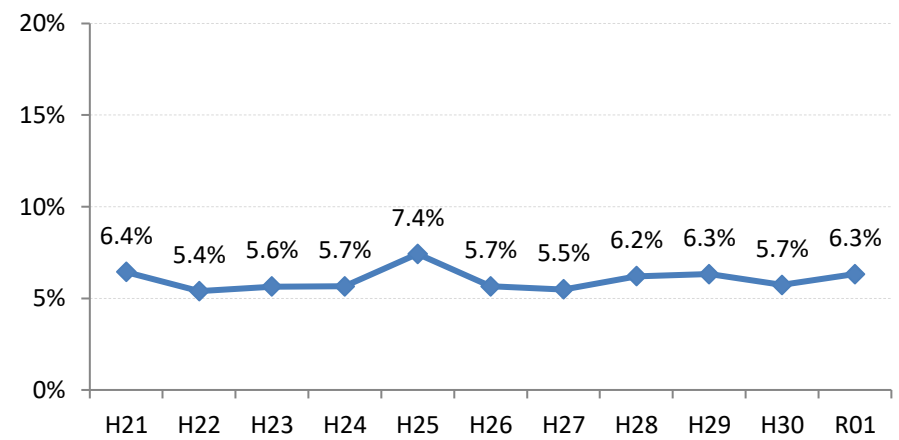

【大腸がん】要精検率の推移

大腸	H21	H22	H23	H24	H25	H26	H27	H28	H29	H30	R01
全国	6.3%	6.1%	6.1%	6.2%	6.6%	6.7%	6.5%	6.2%	6.0%	5.7%	5.9%
広島県	6.0%	5.9%	6.7%	7.1%	7.8%	7.9%	7.7%	7.8%	7.2%	6.6%	7.2%
広島市	5.6%	6.1%	8.0%	8.6%	8.8%	9.3%	8.7%	8.1%	7.6%	7.0%	7.9%
呉市	6.4%	5.4%	5.6%	5.7%	7.4%	5.7%	5.5%	6.2%	6.3%	5.7%	6.3%
竹原市	4.6%	5.3%	4.3%	6.3%	9.7%	9.8%	9.2%	9.4%	7.5%	8.2%	6.4%
三原市	6.5%	6.3%	4.1%	4.2%	4.3%	5.5%	5.4%	7.7%	7.8%	3.8%	4.7%
尾道市	6.6%	5.8%	6.5%	6.7%	8.0%	8.5%	7.6%	8.8%	8.0%	7.0%	8.5%
福山市	7.4%	6.6%	6.7%	7.7%	8.3%	7.9%	7.5%	7.7%	7.0%	6.6%	7.5%
府中市	5.3%	5.2%	4.5%	6.0%	6.4%	6.7%	7.9%	9.1%	7.3%	7.8%	7.0%
三次市	3.9%	3.9%	6.7%	5.9%	7.1%	6.7%	6.1%	7.8%	5.9%	7.1%	6.5%
庄原市	9.9%	7.9%	7.8%	9.4%	9.2%	9.7%	10.5%	9.0%	9.5%	8.2%	7.3%
大竹市	8.9%	6.3%	4.9%	8.9%	11.4%	9.1%	8.7%	8.6%	8.4%	7.2%	9.7%
東広島市	4.9%	4.5%	5.2%	5.1%	5.5%	5.6%	6.7%	6.9%	5.8%	5.2%	5.6%
廿日市市	6.5%	5.6%	4.7%	5.9%	5.2%	5.2%	6.3%	6.4%	6.8%	5.4%	6.0%
安芸高田市	3.3%	5.8%	4.7%	4.1%	6.5%	6.7%	6.5%	6.2%	6.0%	6.4%	5.6%
江田島市	4.0%	5.5%	5.4%	5.3%	8.4%	7.4%	6.1%	8.9%	9.0%	8.9%	9.3%
府中町	6.0%	5.0%	8.1%	4.7%	6.4%	6.3%	7.1%	7.8%	7.2%	6.8%	5.3%
海田町	5.3%	4.4%	4.8%	6.0%	4.8%	6.0%	7.0%	6.8%	7.0%	5.3%	5.6%
熊野町	5.1%	4.8%	4.7%	5.6%	6.0%	5.2%	5.7%	5.1%	4.1%	4.5%	4.5%
坂町	3.3%	6.3%	15.5%	8.1%	13.1%	8.9%	11.0%	7.0%	5.2%	4.5%	5.7%
安芸太田町	4.8%	4.7%	4.8%	8.4%	7.7%	5.1%	7.2%	8.8%	6.2%	7.3%	9.7%
北広島町	3.6%	4.6%	5.7%	4.8%	6.8%	8.9%	8.5%	8.2%	7.4%	7.3%	9.3%
大崎上島町	7.6%	7.8%	6.6%	4.6%	7.5%	5.0%	6.9%	7.3%	5.5%	5.5%	5.8%
世羅町	6.4%	6.0%	7.5%	8.0%	8.8%	7.9%	7.6%	8.6%	6.7%	6.3%	7.2%
神石高原町	5.6%	6.7%	6.9%	5.0%	8.0%	8.1%	7.3%	8.2%	5.8%	5.2%	6.0%

呉市