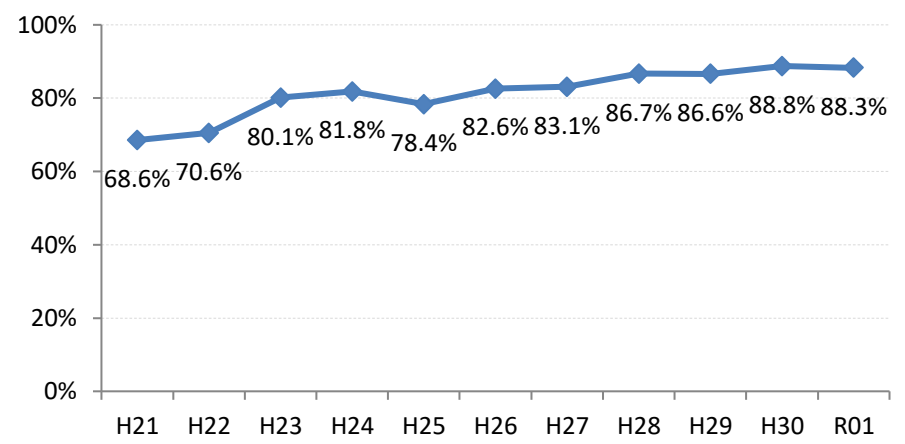

【乳がん】精検受診率の推移