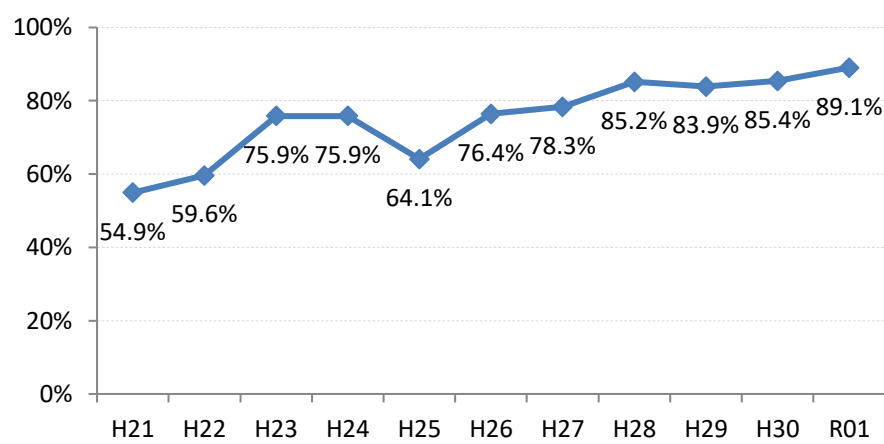

【乳がん】精検受診率の推移