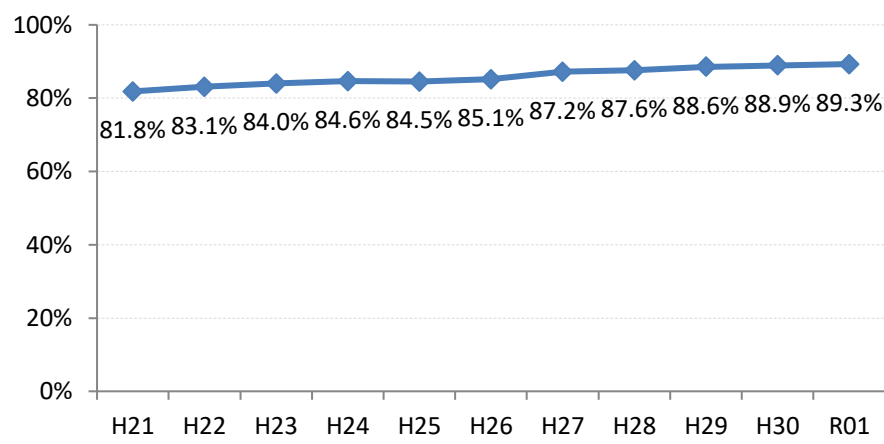

【乳がん】精検受診率の推移