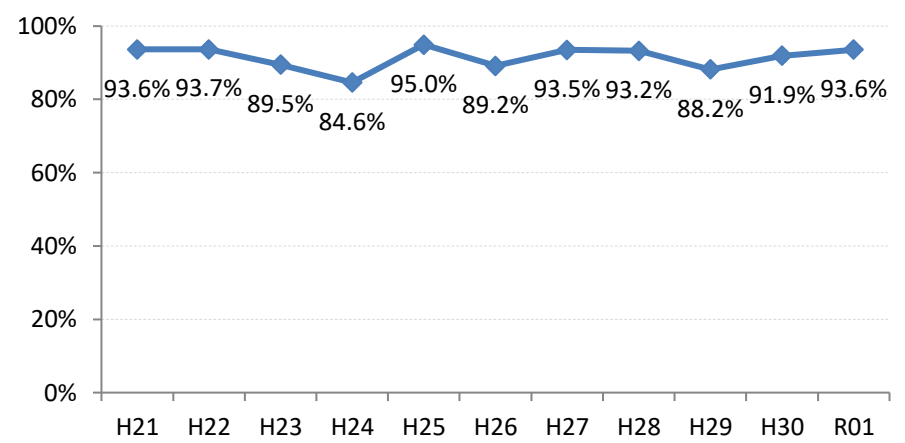

【乳がん】精検受診率の推移