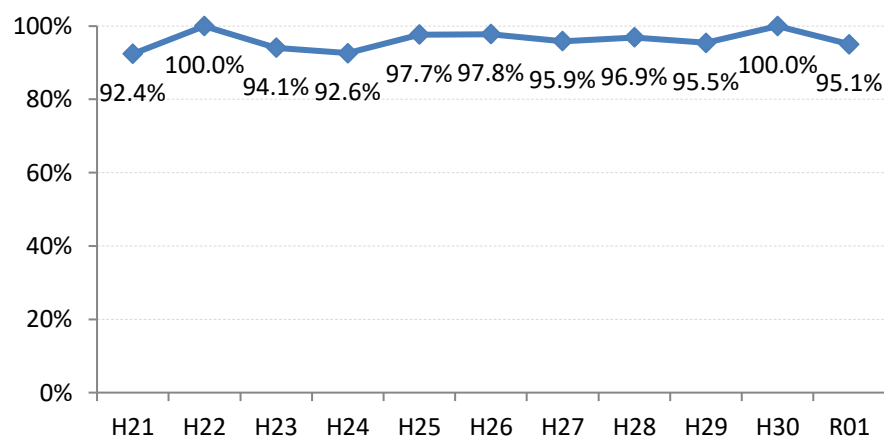

【乳がん】精検受診率の推移