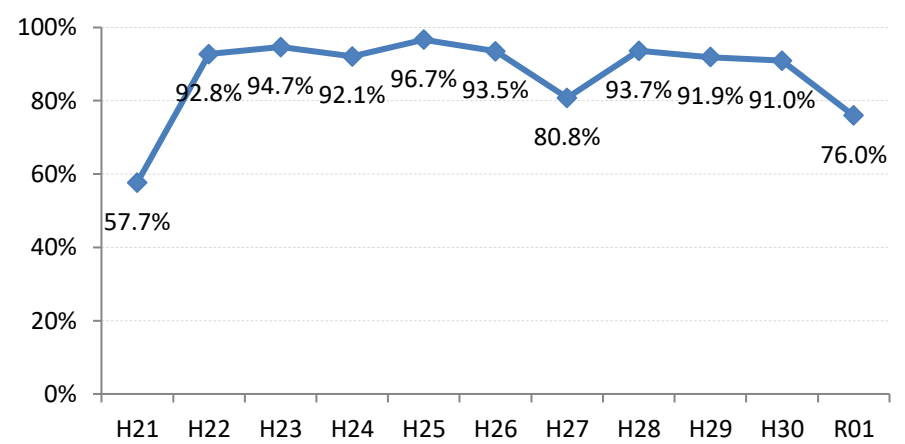

【乳がん】精検受診率の推移