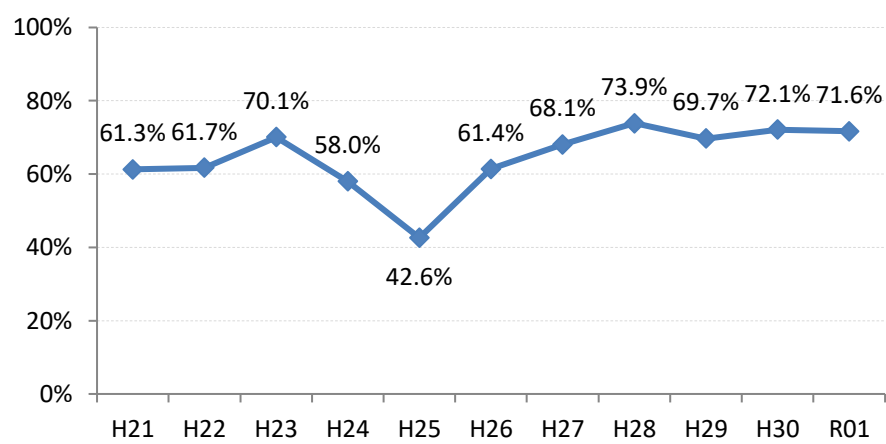

【大腸がん】精検受診率の推移