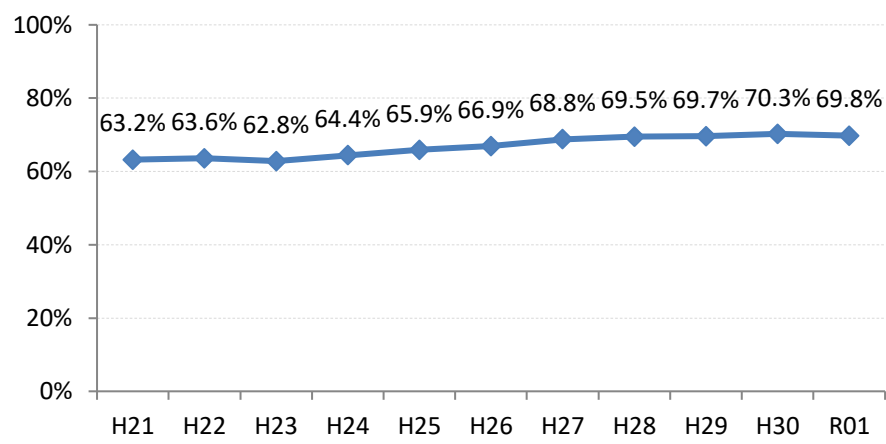

【大腸がん】精検受診率の推移