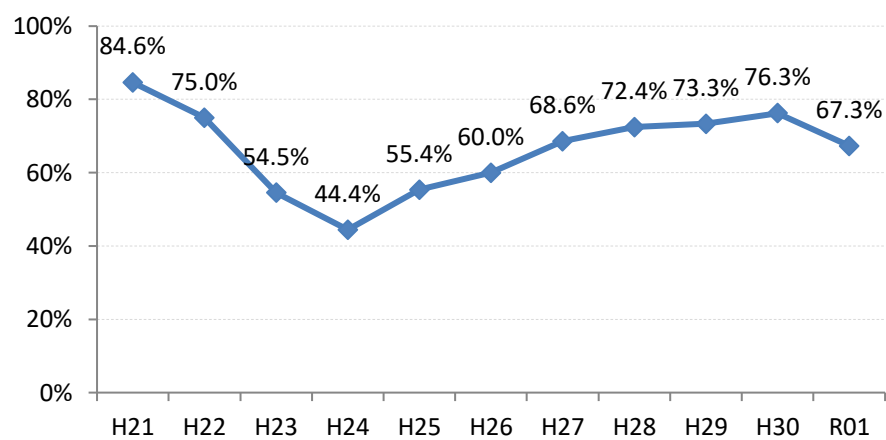

【大腸がん】精検受診率の推移