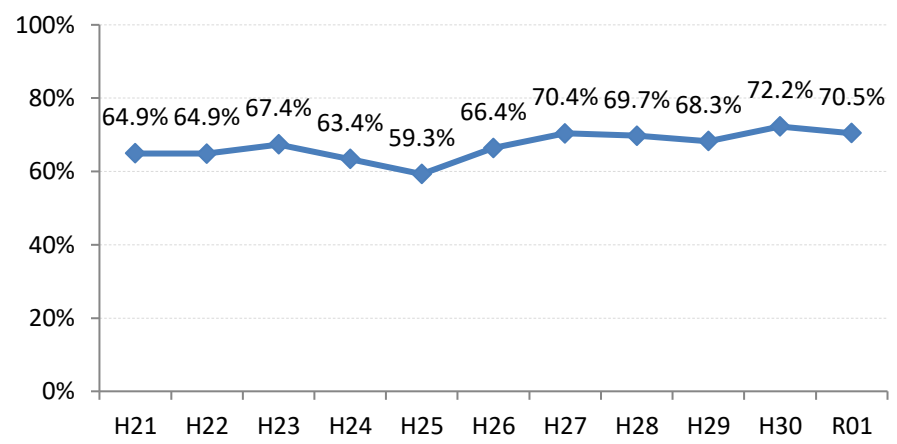

【大腸がん】精検受診率の推移