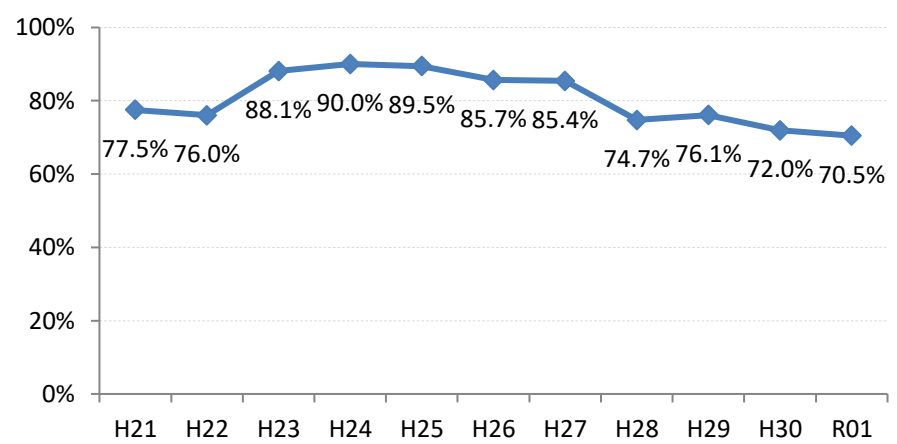

【大腸がん】精検受診率の推移