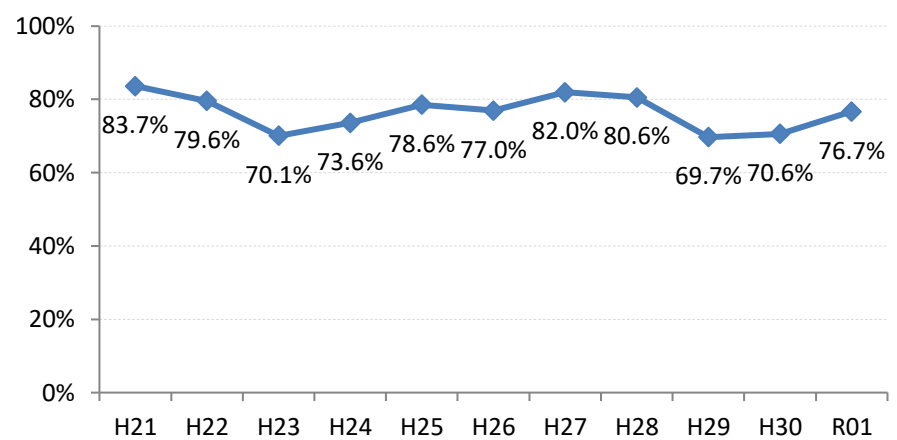

【大腸がん】精検受診率の推移