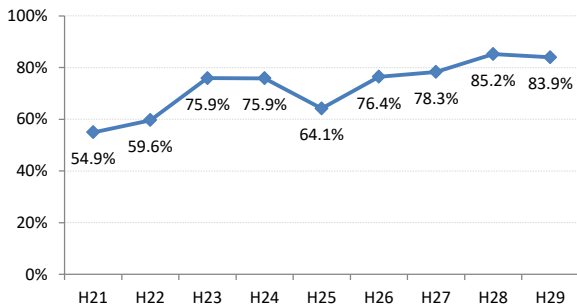

【乳がん】精検受診率の推移

乳	H21	H22	H23	H24	H25	H26	H27	H28	H29
全国	81.8%	83.1%	84.0%	84.6%	84.5%	85.1%	87.2%	87.6%	88.6%
広島県	68.6%	70.6%	80.1%	81.8%	78.4%	82.6%	83.1%	86.7%	86.6%
広島市	54.9%	59.6%	75.9%	75.9%	64.1%	76.4%	78.3%	85.2%	83.9%
呉市	57.7%	92.8%	94.7%	92.1%	96.7%	93.5%	80.8%	93.7%	91.9%
竹原市	92.4%	100.0%	94.1%	92.6%	97.7%	97.8%	95.9%	96.9%	95.5%
三原市	93.6%	93.7%	89.5%	84.6%	95.0%	89.2%	93.5%	93.2%	88.2%
尾道市	77.6%	73.5%	62.5%	71.0%	85.1%	80.8%	70.9%	66.5%	75.1%
福山市	96.6%	93.6%	92.4%	95.1%	94.2%	90.7%	96.2%	92.7%	94.4%
府中市	77.8%	63.2%	56.8%	88.0%	72.2%	75.9%	69.8%	77.8%	75.8%
三次市	85.7%	90.3%	83.3%	73.1%	94.7%	65.5%	58.7%	79.2%	81.8%
庄原市	46.4%	50.0%	88.9%	97.2%	79.5%	82.1%	94.0%	84.2%	85.1%
大竹市	72.0%	75.0%	66.7%	82.1%	86.7%	100.0%	91.5%	94.6%	94.7%
東広島市	47.0%	41.8%	85.3%	91.0%	89.5%	94.6%	97.4%	93.7%	96.5%
廿日市市	89.7%	87.4%	91.4%	91.2%	92.0%	83.3%	93.9%	91.2%	84.1%
安芸高田市	88.9%	80.0%	84.6%	93.8%	72.5%	94.4%	77.4%	87.5%	78.9%
江田島市	85.7%	89.3%	94.1%	82.4%	91.9%	100.0%	100.0%	75.0%	94.7%
府中町	60.2%	72.0%	72.9%	58.2%	68.4%	72.8%	83.1%		95.2%
海田町	88.9%	87.2%	75.0%	78.1%	75.4%	94.6%	91.7%	96.6%	75.7%
熊野町	81.8%	46.7%	48.6%	69.2%	88.9%	97.1%	88.9%	85.4%	84.1%
坂町	75.0%	33.3%	42.9%	25.0%	85.0%	88.2%	80.0%	72.7%	100.0%
安芸太田町	78.6%	100.0%	100.0%	83.3%	83.3%	100.0%	84.6%	84.6%	100.0%
北広島町	70.6%	50.0%	67.9%	85.3%	82.1%	82.6%	93.8%	56.7%	85.0%
大崎上島町	100.0%	100.0%	100.0%	95.2%	100.0%	100.0%	85.7%	100.0%	100.0%
世羅町	67.3%	84.2%	46.5%	56.8%	68.4%	88.4%	87.0%	87.5%	94.1%
神石高原町	81.5%	87.5%	87.5%	82.1%	86.4%	91.2%	86.7%	92.6%	88.9%

広島市