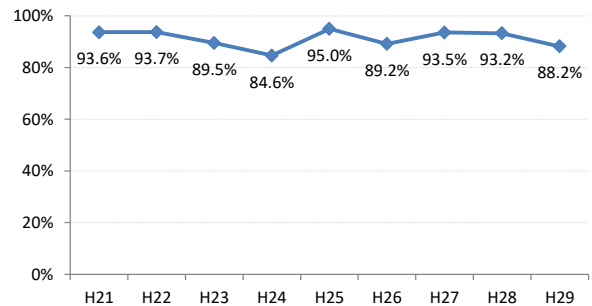

【乳がん】精検受診率の推移

乳	H21	H22	H23	H24	H25	H26	H27	H28	H29
全国	81.8%	83.1%	84.0%	84.6%	84.5%	85.1%	87.2%	87.6%	88.6%
広島県	68.6%	70.6%	80.1%	81.8%	78.4%	82.6%	83.1%	86.7%	86.6%
広島市	54.9%	59.6%	75.9%	75.9%	64.1%	76.4%	78.3%	85.2%	83.9%
呉市	57.7%	92.8%	94.7%	92.1%	96.7%	93.5%	80.8%	93.7%	91.9%
竹原市	92.4%	100.0%	94.1%	92.6%	97.7%	97.8%	95.9%	96.9%	95.5%
三原市	93.6%	93.7%	89.5%	84.6%	95.0%	89.2%	93.5%	93.2%	88.2%
尾道市	77.6%	73.5%	62.5%	71.0%	85.1%	80.8%	70.9%	66.5%	75.1%
福山市	96.6%	93.6%	92.4%	95.1%	94.2%	90.7%	96.2%	92.7%	94.4%
府中市	77.8%	63.2%	56.8%	88.0%	72.2%	75.9%	69.8%	77.8%	75.8%
三次市	85.7%	90.3%	83.3%	73.1%	94.7%	65.5%	58.7%	79.2%	81.8%
庄原市	46.4%	50.0%	88.9%	97.2%	79.5%	82.1%	94.0%	84.2%	85.1%
大竹市	72.0%	75.0%	66.7%	82.1%	86.7%	100.0%	91.5%	94.6%	94.7%
東広島市	47.0%	41.8%	85.3%	91.0%	89.5%	94.6%	97.4%	93.7%	96.5%
廿日市市	89.7%	87.4%	91.4%	91.2%	92.0%	83.3%	93.9%	91.2%	84.1%
安芸高田市	88.9%	80.0%	84.6%	93.8%	72.5%	94.4%	77.4%	87.5%	78.9%
江田島市	85.7%	89.3%	94.1%	82.4%	91.9%	100.0%	100.0%	75.0%	94.7%
府中町	60.2%	72.0%	72.9%	58.2%	68.4%	72.8%	83.1%		95.2%
海田町	88.9%	87.2%	75.0%	78.1%	75.4%	94.6%	91.7%	96.6%	75.7%
熊野町	81.8%	46.7%	48.6%	69.2%	88.9%	97.1%	88.9%	85.4%	84.1%
坂町	75.0%	33.3%	42.9%	25.0%	85.0%	88.2%	80.0%	72.7%	100.0%
安芸太田町	78.6%	100.0%	100.0%	83.3%	83.3%	100.0%	84.6%	84.6%	100.0%
北広島町	70.6%	50.0%	67.9%	85.3%	82.1%	82.6%	93.8%	56.7%	85.0%
大崎上島町	100.0%	100.0%	100.0%	95.2%	100.0%	100.0%	85.7%	100.0%	100.0%
世羅町	67.3%	84.2%	46.5%	56.8%	68.4%	88.4%	87.0%	87.5%	94.1%
神石高原町	81.5%	87.5%	87.5%	82.1%	86.4%	91.2%	86.7%	92.6%	88.9%

三原市