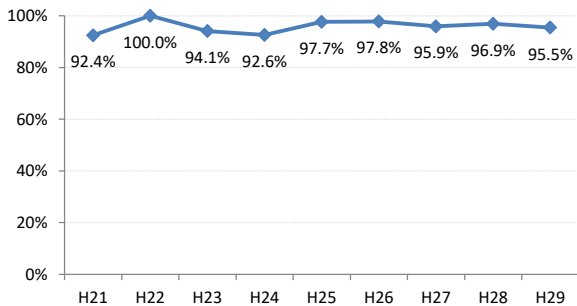

【乳がん】精検受診率の推移

乳	H21	H22	H23	H24	H25	H26	H27	H28	H29
全国	81.8%	83.1%	84.0%	84.6%	84.5%	85.1%	87.2%	87.6%	88.6%
広島県	68.6%	70.6%	80.1%	81.8%	78.4%	82.6%	83.1%	86.7%	86.6%
広島市	54.9%	59.6%	75.9%	75.9%	64.1%	76.4%	78.3%	85.2%	83.9%
呉市	57.7%	92.8%	94.7%	92.1%	96.7%	93.5%	80.8%	93.7%	91.9%
竹原市	92.4%	100.0%	94.1%	92.6%	97.7%	97.8%	95.9%	96.9%	95.5%
三原市	93.6%	93.7%	89.5%	84.6%	95.0%	89.2%	93.5%	93.2%	88.2%
尾道市	77.6%	73.5%	62.5%	71.0%	85.1%	80.8%	70.9%	66.5%	75.1%
福山市	96.6%	93.6%	92.4%	95.1%	94.2%	90.7%	96.2%	92.7%	94.4%
府中市	77.8%	63.2%	56.8%	88.0%	72.2%	75.9%	69.8%	77.8%	75.8%
三次市	85.7%	90.3%	83.3%	73.1%	94.7%	65.5%	58.7%	79.2%	81.8%
庄原市	46.4%	50.0%	88.9%	97.2%	79.5%	82.1%	94.0%	84.2%	85.1%
大竹市	72.0%	75.0%	66.7%	82.1%	86.7%	100.0%	91.5%	94.6%	94.7%
東広島市	47.0%	41.8%	85.3%	91.0%	89.5%	94.6%	97.4%	93.7%	96.5%
廿日市市	89.7%	87.4%	91.4%	91.2%	92.0%	83.3%	93.9%	91.2%	84.1%
安芸高田市	88.9%	80.0%	84.6%	93.8%	72.5%	94.4%	77.4%	87.5%	78.9%
江田島市	85.7%	89.3%	94.1%	82.4%	91.9%	100.0%	100.0%	75.0%	94.7%
府中町	60.2%	72.0%	72.9%	58.2%	68.4%	72.8%	83.1%		95.2%
海田町	88.9%	87.2%	75.0%	78.1%	75.4%	94.6%	91.7%	96.6%	75.7%
熊野町	81.8%	46.7%	48.6%	69.2%	88.9%	97.1%	88.9%	85.4%	84.1%
坂町	75.0%	33.3%	42.9%	25.0%	85.0%	88.2%	80.0%	72.7%	100.0%
安芸太田町	78.6%	100.0%	100.0%	83.3%	83.3%	100.0%	84.6%	84.6%	100.0%
北広島町	70.6%	50.0%	67.9%	85.3%	82.1%	82.6%	93.8%	56.7%	85.0%
大崎上島町	100.0%	100.0%	100.0%	95.2%	100.0%	100.0%	85.7%	100.0%	100.0%
世羅町	67.3%	84.2%	46.5%	56.8%	68.4%	88.4%	87.0%	87.5%	94.1%
神石高原町	81.5%	87.5%	87.5%	82.1%	86.4%	91.2%	86.7%	92.6%	88.9%

竹原市