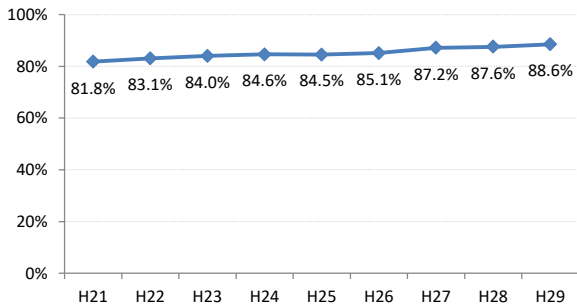

【乳がん】精検受診率の推移

乳	H21	H22	H23	H24	H25	H26	H27	H28	H29
全国	81.8%	83.1%	84.0%	84.6%	84.5%	85.1%	87.2%	87.6%	88.6%
広島県	68.6%	70.6%	80.1%	81.8%	78.4%	82.6%	83.1%	86.7%	86.6%
広島市	54.9%	59.6%	75.9%	75.9%	64.1%	76.4%	78.3%	85.2%	83.9%
呉市	57.7%	92.8%	94.7%	92.1%	96.7%	93.5%	80.8%	93.7%	91.9%
竹原市	92.4%	100.0%	94.1%	92.6%	97.7%	97.8%	95.9%	96.9%	95.5%
三原市	93.6%	93.7%	89.5%	84.6%	95.0%	89.2%	93.5%	93.2%	88.2%
尾道市	77.6%	73.5%	62.5%	71.0%	85.1%	80.8%	70.9%	66.5%	75.1%
福山市	96.6%	93.6%	92.4%	95.1%	94.2%	90.7%	96.2%	92.7%	94.4%
府中市	77.8%	63.2%	56.8%	88.0%	72.2%	75.9%	69.8%	77.8%	75.8%
三次市	85.7%	90.3%	83.3%	73.1%	94.7%	65.5%	58.7%	79.2%	81.8%
庄原市	46.4%	50.0%	88.9%	97.2%	79.5%	82.1%	94.0%	84.2%	85.1%
大竹市	72.0%	75.0%	66.7%	82.1%	86.7%	100.0%	91.5%	94.6%	94.7%
東広島市	47.0%	41.8%	85.3%	91.0%	89.5%	94.6%	97.4%	93.7%	96.5%
廿日市市	89.7%	87.4%	91.4%	91.2%	92.0%	83.3%	93.9%	91.2%	84.1%
安芸高田市	88.9%	80.0%	84.6%	93.8%	72.5%	94.4%	77.4%	87.5%	78.9%
江田島市	85.7%	89.3%	94.1%	82.4%	91.9%	100.0%	100.0%	75.0%	94.7%
府中町	60.2%	72.0%	72.9%	58.2%	68.4%	72.8%	83.1%		95.2%
海田町	88.9%	87.2%	75.0%	78.1%	75.4%	94.6%	91.7%	96.6%	75.7%
熊野町	81.8%	46.7%	48.6%	69.2%	88.9%	97.1%	88.9%	85.4%	84.1%
坂町	75.0%	33.3%	42.9%	25.0%	85.0%	88.2%	80.0%	72.7%	100.0%
安芸太田町	78.6%	100.0%	100.0%	83.3%	83.3%	100.0%	84.6%	84.6%	100.0%
北広島町	70.6%	50.0%	67.9%	85.3%	82.1%	82.6%	93.8%	56.7%	85.0%
大崎上島町	100.0%	100.0%	100.0%	95.2%	100.0%	100.0%	85.7%	100.0%	100.0%
世羅町	67.3%	84.2%	46.5%	56.8%	68.4%	88.4%	87.0%	87.5%	94.1%
神石高原町	81.5%	87.5%	87.5%	82.1%	86.4%	91.2%	86.7%	92.6%	88.9%

全国