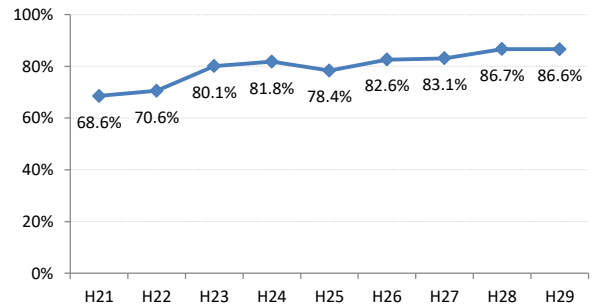

【乳がん】精検受診率の推移

乳	H21	H22	H23	H24	H25	H26	H27	H28	H29
全国	81.8%	83.1%	84.0%	84.6%	84.5%	85.1%	87.2%	87.6%	88.6%
広島県	68.6%	70.6%	80.1%	81.8%	78.4%	82.6%	83.1%	86.7%	86.6%
広島市	54.9%	59.6%	75.9%	75.9%	64.1%	76.4%	78.3%	85.2%	83.9%
呉市	57.7%	92.8%	94.7%	92.1%	96.7%	93.5%	80.8%	93.7%	91.9%
竹原市	92.4%	100.0%	94.1%	92.6%	97.7%	97.8%	95.9%	96.9%	95.5%
三原市	93.6%	93.7%	89.5%	84.6%	95.0%	89.2%	93.5%	93.2%	88.2%
尾道市	77.6%	73.5%	62.5%	71.0%	85.1%	80.8%	70.9%	66.5%	75.1%
福山市	96.6%	93.6%	92.4%	95.1%	94.2%	90.7%	96.2%	92.7%	94.4%
府中市	77.8%	63.2%	56.8%	88.0%	72.2%	75.9%	69.8%	77.8%	75.8%
三次市	85.7%	90.3%	83.3%	73.1%	94.7%	65.5%	58.7%	79.2%	81.8%
庄原市	46.4%	50.0%	88.9%	97.2%	79.5%	82.1%	94.0%	84.2%	85.1%
大竹市	72.0%	75.0%	66.7%	82.1%	86.7%	100.0%	91.5%	94.6%	94.7%
東広島市	47.0%	41.8%	85.3%	91.0%	89.5%	94.6%	97.4%	93.7%	96.5%
廿日市市	89.7%	87.4%	91.4%	91.2%	92.0%	83.3%	93.9%	91.2%	84.1%
安芸高田市	88.9%	80.0%	84.6%	93.8%	72.5%	94.4%	77.4%	87.5%	78.9%
江田島市	85.7%	89.3%	94.1%	82.4%	91.9%	100.0%	100.0%	75.0%	94.7%
府中町	60.2%	72.0%	72.9%	58.2%	68.4%	72.8%	83.1%		95.2%
海田町	88.9%	87.2%	75.0%	78.1%	75.4%	94.6%	91.7%	96.6%	75.7%
熊野町	81.8%	46.7%	48.6%	69.2%	88.9%	97.1%	88.9%	85.4%	84.1%
坂町	75.0%	33.3%	42.9%	25.0%	85.0%	88.2%	80.0%	72.7%	100.0%
安芸太田町	78.6%	100.0%	100.0%	83.3%	83.3%	100.0%	84.6%	84.6%	100.0%
北広島町	70.6%	50.0%	67.9%	85.3%	82.1%	82.6%	93.8%	56.7%	85.0%
大崎上島町	100.0%	100.0%	100.0%	95.2%	100.0%	100.0%	85.7%	100.0%	100.0%
世羅町	67.3%	84.2%	46.5%	56.8%	68.4%	88.4%	87.0%	87.5%	94.1%
神石高原町	81.5%	87.5%	87.5%	82.1%	86.4%	91.2%	86.7%	92.6%	88.9%

広島県