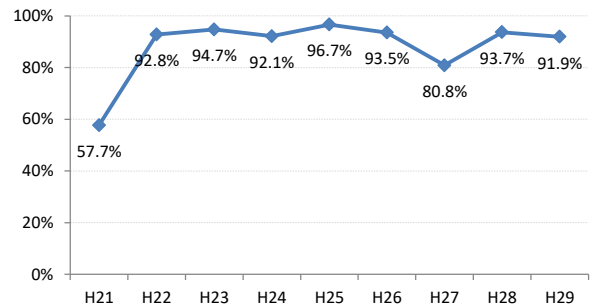

【乳がん】精検受診率の推移

乳	H21	H22	H23	H24	H25	H26	H27	H28	H29
全国	81.8%	83.1%	84.0%	84.6%	84.5%	85.1%	87.2%	87.6%	88.6%
広島県	68.6%	70.6%	80.1%	81.8%	78.4%	82.6%	83.1%	86.7%	86.6%
広島市	54.9%	59.6%	75.9%	75.9%	64.1%	76.4%	78.3%	85.2%	83.9%
呉市	57.7%	92.8%	94.7%	92.1%	96.7%	93.5%	80.8%	93.7%	91.9%
竹原市	92.4%	100.0%	94.1%	92.6%	97.7%	97.8%	95.9%	96.9%	95.5%
三原市	93.6%	93.7%	89.5%	84.6%	95.0%	89.2%	93.5%	93.2%	88.2%
尾道市	77.6%	73.5%	62.5%	71.0%	85.1%	80.8%	70.9%	66.5%	75.1%
福山市	96.6%	93.6%	92.4%	95.1%	94.2%	90.7%	96.2%	92.7%	94.4%
府中市	77.8%	63.2%	56.8%	88.0%	72.2%	75.9%	69.8%	77.8%	75.8%
三次市	85.7%	90.3%	83.3%	73.1%	94.7%	65.5%	58.7%	79.2%	81.8%
庄原市	46.4%	50.0%	88.9%	97.2%	79.5%	82.1%	94.0%	84.2%	85.1%
大竹市	72.0%	75.0%	66.7%	82.1%	86.7%	100.0%	91.5%	94.6%	94.7%
東広島市	47.0%	41.8%	85.3%	91.0%	89.5%	94.6%	97.4%	93.7%	96.5%
廿日市市	89.7%	87.4%	91.4%	91.2%	92.0%	83.3%	93.9%	91.2%	84.1%
安芸高田市	88.9%	80.0%	84.6%	93.8%	72.5%	94.4%	77.4%	87.5%	78.9%
江田島市	85.7%	89.3%	94.1%	82.4%	91.9%	100.0%	100.0%	75.0%	94.7%
府中町	60.2%	72.0%	72.9%	58.2%	68.4%	72.8%	83.1%		95.2%
海田町	88.9%	87.2%	75.0%	78.1%	75.4%	94.6%	91.7%	96.6%	75.7%
熊野町	81.8%	46.7%	48.6%	69.2%	88.9%	97.1%	88.9%	85.4%	84.1%
坂町	75.0%	33.3%	42.9%	25.0%	85.0%	88.2%	80.0%	72.7%	100.0%
安芸太田町	78.6%	100.0%	100.0%	83.3%	83.3%	100.0%	84.6%	84.6%	100.0%
北広島町	70.6%	50.0%	67.9%	85.3%	82.1%	82.6%	93.8%	56.7%	85.0%
大崎上島町	100.0%	100.0%	100.0%	95.2%	100.0%	100.0%	85.7%	100.0%	100.0%
世羅町	67.3%	84.2%	46.5%	56.8%	68.4%	88.4%	87.0%	87.5%	94.1%
神石高原町	81.5%	87.5%	87.5%	82.1%	86.4%	91.2%	86.7%	92.6%	88.9%

呉市